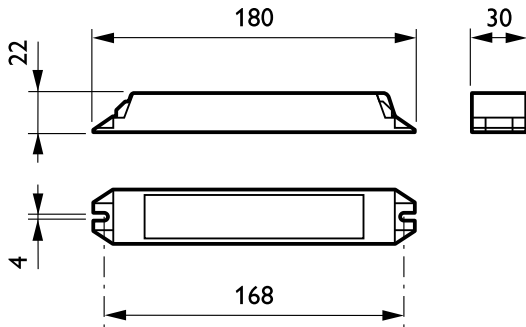

ActiLume Wireless

Dimensional drawing

Product

LLC1681/10 ActiLume Wireless 1-10V SB

LLC1681/10 ActiLume Wireless 1-10V SB