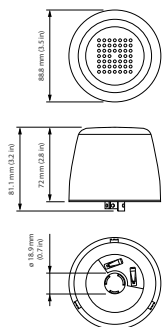

CityTouch

CityTouch connector node LV to plug into a Low Voltage luminaire with a 3, 5 or 7 pin Nema socket to connect it to the CityTouch software system.

CityTouch connector node LV to plug into a Low Voltage luminaire with a 3, 5 or 7 pin Nema socket to connect it to the CityTouch software system.

Product data

Product Data	
Order product name	LLC7260 CityTouch Connector Node LV
EAN/UPC - Product	781087139578
Local order code	.
Numerator - Quantity Per Pack	1

Numerator - Packs per outer box	30
Material Nr. (12NC)	913700363303
Net Weight (Piece)	0.001 kg

Dimensional drawing

LLC7260 CityTouch Connector Node LV