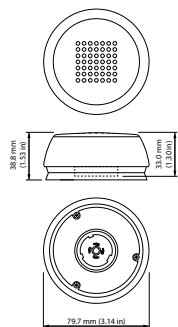

CityTouch

LLC7270/00 CityTouch OLC COM SR DG

CityTouch Outdoor Luminaire Controller SR Dark Gray

CityTouch Outdoor Luminaire Controller SR Dark Gray

Product data

Product Data		Numerator - Packs per outer box	
Full product code	871869672065300		24
Order product name	LLC7270/00 CityTouch OLC COM SR DG	Material Nr. (12NC)	913700392903
EAN/UPC - Product	8718696720653	Net Weight (Piece)	0.094 kg
Order code	913700392903		
Numerator - Quantity Per Pack	1		

Dimensional drawing

LLC7270/00 CityTouch OLC COM SR DG