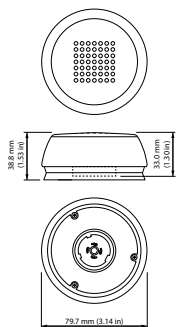

CityTouch

LLC7271/00 CityTouch OLC COM SR LG

CityTouch Outdoor Luminaire Controller SR Light Gray

CityTouch Outdoor Luminaire Controller SR Light Gray

Product data

Product Data	
Full product code	871869672067700
Order product name	LLC7271/00 CityTouch OLC COM SR LG
EAN/UPC – product	8718696720677
Order code	72067700
Numerator – quantity per pack	1

Numerator – packs per outer box	24
Material no. (12NC)	913700393003
Net weight (piece)	0.094 kg

Dimensional drawing

LLC7271/00 CityTouch OLC COM SR LG