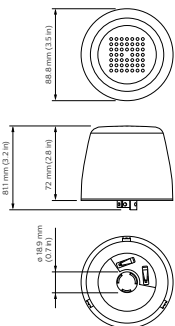

CityTouch

LLC7291/00 CT OLC N5 LV AS C1VF LG

LLC7291 CityTouch Connector Node LV, Astro Clock switching type with - 4G/LTE technology

LLC7291 CityTouch Connector Node LV, Astro Clock switching type with 4G/LTE technology

Product data

Product Data		Numerator - Packs per outer box	
XUCDM.COPY.Product.Title	LLC7291/00 CT OLC N5 LV AS C1VF LG		30
EAN/UPC - Product	046677538798	Material Nr. (12NC)	913701036313
Order code	913701036313	Net Weight (Piece)	0.224 kg
Local order code	.		
Numerator - Quantity Per Pack	1		

Dimensional drawing

LLC7291/00 CT OLC N5 LV AS C1VF LG