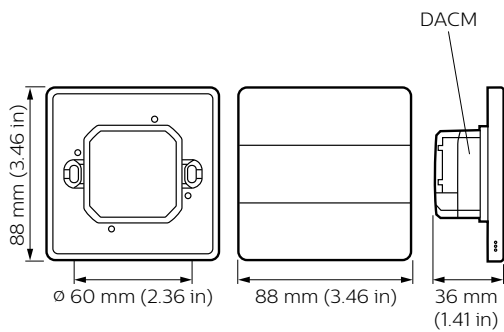

Dynalite User Interfaces