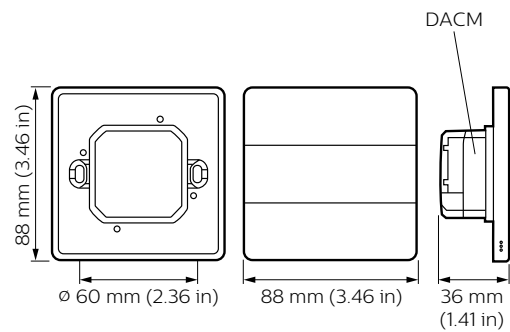

Dynalite User Interfaces