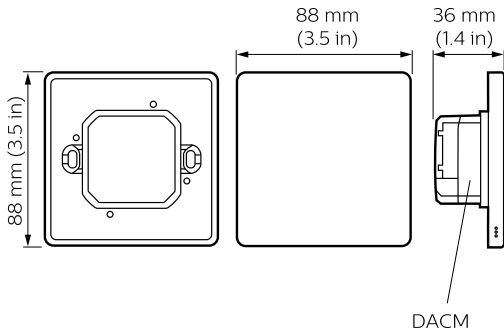

Dynalite User Interface

Dimensional drawing

Dynalite User Interfaces

Dynalite User Interfaces