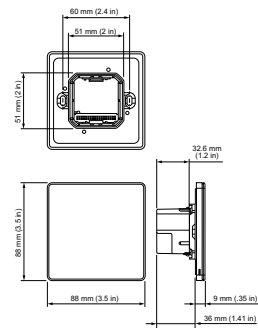

Dynalite User Interface

PATPE-BC-X

PATPA AntumbraTouch EU

PATPA AntumbraTouch EU

Product data

General Information	
CE mark	CE mark
Remarks	Please download the Lighting - Product Data Sheet for more information and ordering options
RoHS mark	RoHS mark
Type number	Antumbra touch panel, European style
Product Data	
Full product code	871829168540100

Order product name	PATPE-BC-X
EAN/UPC - Product	8718291685401
Order code	913703433507
Numerator - Quantity Per Pack	1
Numerator - Packs per outer box	1
Material Nr. (12NC)	913703433507
Net Weight (Piece)	0.084 kg

Dynalite User Interface

Dimensional drawing

Dynalite User Interfaces

Dynalite User Interfaces