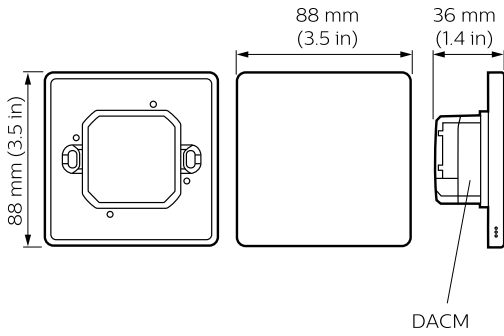

Dynalite User Interfaces

Dimensional drawing

Dynalite User Interfaces