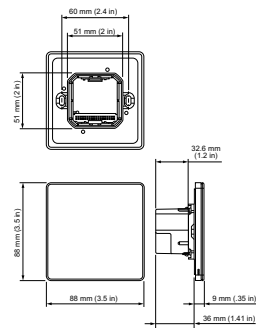

Dynalite User Interfaces

PATPE-BC-X

PATPA AntumbraTouch EU

PATPA AntumbraTouch EU

Product data

General Information	
CE mark	CE mark
Remarks	Please download the Lighting - Product Data Sheet for more information and ordering options
RoHS mark	RoHS mark
Type number	Antumbra touch panel, European style
Product Data	
Full product code	871829168540100

Order product name	PATPE-BC-X
EAN/UPC - Product	8718291685401
Order code	913703433507
Numerator - Quantity Per Pack	1
Numerator - Packs per outer box	1
Material Nr. (12NC)	913703433507
Net Weight (Piece)	0.084 kg

Dynalite User Interfaces

Dimensional drawing

Dynalite User Interfaces

Dynalite User Interfaces