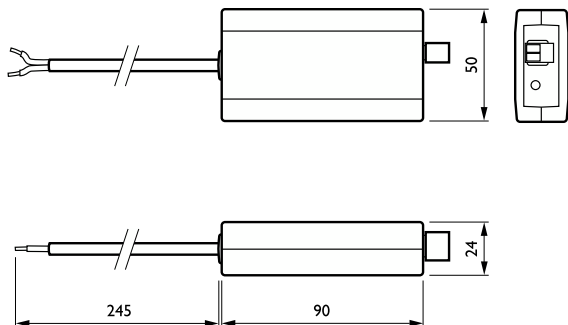

ActiLume Wireless

LRH8020/00 Wall Mount Multi Scene White

The ActiLume Wireless 1-10 V system can work together with OccuSwitch Wireless devices. Wireless luminaires with the ActiLume Wireless 1-10 V system share occupancy information and switch off when all sensors detect no presence. The ActiLume 1-10 V sensor offers daylight savings to the connected wireless Switch Boxes. This daylight regulation is not shared over the wireless network. Within a wireless network it is possible to create various zones with wireless devices. Scenes can be created across these zones, and these can then be recalled using the wireless remote control.

Product data

Product Data	
Order product name	LRH8020/00 Wall Mount Multi Scene White
Full product name	LRH8020/00 Wall Mount Multi Scene White
Full product code	871829120940900
Order code	20940900
Material Nr. (12NC)	913713610314

Numerator - Quantity Per Pack	1
EAN/UPC - Product/Case	8718291209409
Numerator - Packs per outer box	400
EAN/UPC - Case	8718291209423

ActiLume Wireless

Dimensional drawing

Product

LRH8020/00 Wall Mount Multi Scene White