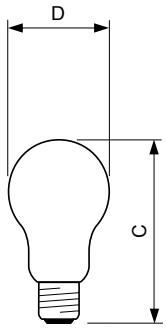

## CLASSICTONE 40W E27 220-240V A55 CL 1CT/ 10X10F

Conventional pear-shaped incandescent lamps

### Product data

General Information	
Cap-Base	E27 [ E27]
Operating Position	UNIVERSAL [ Any or Universal (U)]
Nominal Lifetime (Nom)	1000 h
Light Technical	
Luminous Flux (Nom)	415 lm
Color Rendering Index (Nom)	100
Operating and Electrical	
Power (Rated) (Nom)	40 W
Voltage (Nom)	220-240 V
Controls and Dimming	
Dimmable	Yes
Mechanical and Housing	
Bulb Finish	Clear

## Dimensional drawing

Product	D (max)	D	C (max)
CLASSICTONE 40W E27 220-240V A55 CL 1CT/ 10X10F	56 mm	55 mm	97 mm

STD 40W E27 220-240V A55 CL