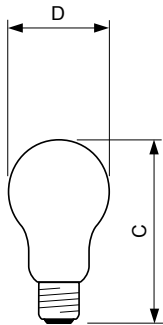

## Standard 60W E27 240V A55 CL 1CT/10X10F

Conventional pear-shaped incandescent lamps

### Product data

General Information		Approval and Application	
Cap base	E27 [ E27]	Energy efficiency label (EEL)	E
Burning Position	UNIVERSAL [ Any/Universal]	<b>Product Data</b>	
Nominal lifetime (nom.)	1000 h	Full product code	871829174636200
<b>Light Technical</b>		Order product name	Standard 60W E27 240V A55 CL 1CT/10X10F
Lamp Luminous Flux 25°C EL (Nom)	700 lm	EAN/UPC – product	8718291746362
Colour Rendering Index,horiz (Nom)	100	Order code	74636200
<b>Operating and Electrical</b>		Numerator – quantity per pack	1
Power (Rated) (Nom)	60 W	Numerator – packs per outer box	100
Voltage (Nom)	240 V	Material no. (12NC)	920054645597
<b>Controls and Dimming</b>		Net weight (piece)	25.000 g
Dimmable	yes	ILCOS Code	IAA/C-60-240-E27-55
<b>Mechanical and Housing</b>			
Bulb finish	Clear		

## Standard A-shape clear

### Dimensional drawing