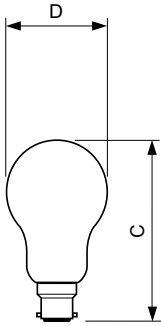

### Product data

General Information	
Cap base	B22 [ B22]
Burning Position	UNIVERSAL [ Any/Universal]
Nominal lifetime (nom.)	1000 h

Light Technical	
Lamp Luminous Flux 25°C EL (Nom)	1330 lm
Colour Rendering Index,horiz (Nom)	100

Operating and Electrical	
Power (Rated) (Nom)	100 W
Voltage (Nom)	240 V

Controls and Dimming	
Dimmable	Yes

Mechanical and Housing	
Bulb finish	Frosted

Product Data	
Full product code	871829174684300
Order product name	Standard 100W B22 240V A55 FR 1CT/10X10F
EAN/UPC – product	8718291746843
Order code	74684300
Numerator – quantity per pack	1
Numerator – packs per outer box	100
Material no. (12NC)	920056945581
Net weight (piece)	35.000 g
ILCOS Code	IAA/F-100-240-B22d-55

### Dimensional drawing