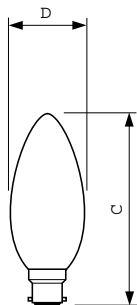

Standard Candle B35 clear

230V 25W CANDLE BC CLEAR

Flame-shaped bulb with clear glass and vacuum- or gas-filled bulb with B- or E-base

Product data

General Information	
Cap-Base	B22 [B22]
Operating Position	UNIVERSAL [Universal]
Nominal Lifetime (Nom)	1000 h

Light Technical	
Luminous Flux (Nom)	205 lm
Color Rendering Index (Nom)	100

Operating and Electrical	
Power (Rated) (Nom)	25 W
Voltage (Nom)	230 V

Controls and Dimming	
Dimmable	Yes

Mechanical and Housing	
Bulb Finish	Clear

Approval and Application	
Energy Efficiency Label (EEL)	E

Product Data	
Full product code	890143700285300
Order product name	230V 25W CANDLE BC CLEAR
EAN/UPC - Product	8901437002853
Order code	921485544299
Numerator - Quantity Per Pack	1
Numerator - Packs per outer box	300
Material Nr. (12NC)	921485544299
Net Weight (Piece)	0.015 kg
ILCOS Code	IBB/C-25-230-B22d-35

Standard Candle B35 clear

Dimensional drawing

Product

230V 25W CANDLE BC CLEAR

CAN STD 25W B22 230V B35 CL