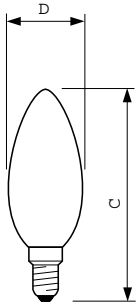

## CLASSICTONE 25W E14 240V B35 CL 1CT/10X10F

Flame-shaped bulb with clear or inside-frosted glass and vacuum- or gas-filled bulb

### Product data

General Information	
Cap base	E14 [ E14]
Burning Position	UNIVERSAL [ Any/Universal]
Nominal lifetime (nom.)	1000 h

Light Technical	
Lamp Luminous Flux 25°C EL (Nom)	210 lm
Colour Rendering Index,horiz (Nom)	100

Product Data	
Full product code	871150022303650
Order product name	CLASSICTONE 25W E14 240V B35 CL 1CT/10X10F
EAN/UPC – product	8711500223036
Order code	921486545538
Local Code	C35CL25W240VSE
Numerator – quantity per pack	1
Numerator – packs per outer box	100
Material no. (I2NC)	921486545538
Net weight (piece)	0.015 kg
ILCOS Code	IBB/C-25-240-E14-35

## Dimensional drawing

Product	D	C (max)
CLASSICTONE 25W E14 240V B35 CL 1CT/10X10F	35 mm	100 mm

CAN STD 25W E14 240V B35 CL