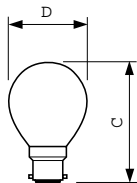

Party Lustre P45

230V 15W DECORATION BLUE

Colored incandescent lamp with P45 shape and superior ESC coating

Product data

General Information	
Cap-Base	B22 [B22]
Operating Position	UNIVERSAL [Universal]
Nominal Lifetime (Nom)	1000 h
Light Technical	
Luminous Flux (Nom)	120 lm
Operating and Electrical	
Power (Rated) (Nom)	15 W
Starting Time (Nom)	0.0 s
Voltage (Nom)	230 V
Controls and Dimming	
Dimmable	Yes
Mechanical and Housing	
Bulb Finish	Blue

Approval and Application	
Energy Efficiency Label (EEL)	G
Product Data	
Full product code	890143700228000
Order product name	230V 15W DECORATION BLUE
EAN/UPC - Product	8901437002280
Order code	921560044299
Numerator - Quantity Per Pack	1
Numerator - Packs per outer box	240
Material Nr. (12NC)	921560044299
Net Weight (Piece)	0.022 kg
ILCOS Code	IBP/B-15-230-B22d-45

Party Lustre P45

Dimensional drawing

Product	D	C (max)
230V 15W DECORATION BLUE	45 mm	71.5 mm

LUS COL 15W B22 230V P45 BL