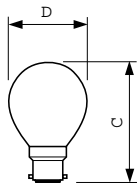

Party Lustre P45

230V 15W DECORATION YELLOW

Colored incandescent lamp with P45 shape and superior ESC coating

Product data

General Information	
Cap-Base	B22 [B22]
Operating Position	UNIVERSAL [Universal]
Nominal Lifetime (Nom)	1000 h
Light Technical	
Luminous Flux (Nom)	100 lm
Operating and Electrical	
Power (Rated) (Nom)	15 W
Starting Time (Nom)	0.0 s
Voltage (Nom)	230 V
Controls and Dimming	
Dimmable	Yes

Mechanical and Housing	
Bulb Finish	Yellow
Product Data	
Full product code	890143700230300
Order product name	230V 15W DECORATION YELLOW
EAN/UPC - Product	8901437002303
Order code	921560144280
Numerator - Quantity Per Pack	1
Numerator - Packs per outer box	240
Material Nr. (12NC)	921560144280
Net Weight (Piece)	0.022 kg
ILCOS Code	IBP/Y-15-230-B22d-45

Party Lustre P45

Dimensional drawing

Product	D	C (max)
230V 15W DECORATION YELLOW	45 mm	71.5 mm

LUS COL 15W B22 230V P45 YE