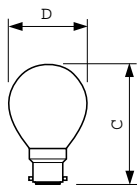

Light Technical	
Luminous Flux (Nom)	100 lm

Operating and Electrical	
Power (Rated) (Nom)	15 W
Starting Time (Nom)	0.0 s
Voltage (Nom)	230 V

Controls and Dimming	
Dimmable	Yes

Mechanical and Housing	
Bulb Finish	Red

Product Data	
Full product code	890143700227300
Order product name	230V 15W DECORATION RED
EAN/UPC - Product	8901437002273
Order code	921560444299
Numerator - Quantity Per Pack	1
Numerator - Packs per outer box	240
Material Nr. (12NC)	921560444299
Net Weight (Piece)	0.022 kg
ILCOS Code	IBP/R-15-230-B22d-45

Party Lustre P45

Dimensional drawing

Product	D	C (max)
230V 15W DECORATION RED	45 mm	71.5 mm

LUS COL 15W B22 230V P45 RE