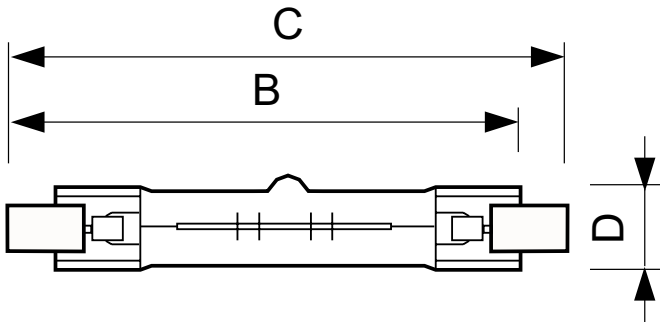

### Product data

General Information	
Cap base	R7S [ R7s]
Burning Position	UNIVERSAL [ Any/Universal]
Nominal lifetime (nom.)	2000 h
Light Technical	
Lamp Luminous Flux 25°C EL (Nom)	2400 lm
Lamp Luminous Efficacy EM (Nom)	16 lm/W
Colour Rendering Index,horiz (Nom)	100
Operating and Electrical	
Power (Rated) (Nom)	150 W
Lamp current (nom.)	0.63 A
Starting time (nom.)	0.0 s
Voltage (Nom)	240 V
Controls and Dimming	
Dimmable	yes
Mechanical and Housing	
Bulb finish	Clear (CL)

Cap base information	10
Approval and Application	
Energy efficiency label (EEL)	D
Luminaire Design Requirements	
Bulb temperature (max.)	900 °C
Pinch temperature (max.)	350 °C
Product Data	
Full product code	871150090174300
Order product name	Plusline C 150W R7s 240V 1BC/12
EAN/UPC – product	8711500901743
Order code	923919945709
Numerator – quantity per pack	1
Numerator – packs per outer box	12
Material no. (12NC)	923919945709
Net weight (piece)	0.008 kg
ILCOS Code	HDG//RS-150-240-R7s-74,9

### Dimensional drawing

DEComp 150W R7s 240V T3 CL

Product	D (max)	B (max)	B	B (min)	C (max)
Plusline C 150W R7s 240V 1BC/12	15 mm	76.5 mm	74.9 mm	73.3 mm	78.3 mm