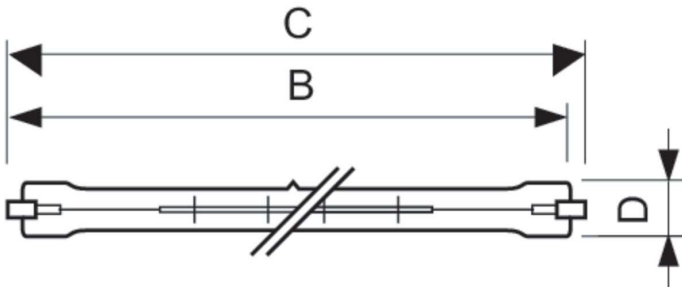

Controls and Dimming	
Dimmable	Yes

Mechanical and Housing	
Bulb Finish	Clear
Bulb Shape	T11

Approval and Application	
Energy Consumption kWh/1000 h	1000 kWh

Product Data	
Order product name	Plusline L 1000W R7s 230V 1CT/10
Full product name	Plusline L 1000W R7s 230V 1CT/10
Full product code	872790080851300
Order code	923932143241
Material Nr. (12NC)	923932143241
Numerator - Quantity Per Pack	1
EAN/UPC - Product/Case	8727900808513
Numerator - Packs per outer box	10
EAN/UPC - Case	8727900808520

Plusline Large

Dimensional drawing

Product	D (max)	B (max)	B	B (min)	C (max)
Plusline L 1000W R7s 230V 1CT/10	11 mm	187.3 mm	185.7 mm	184.1 mm	189.1 mm