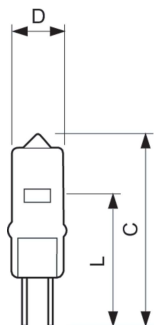

Mechanical and Housing	
Bulb Finish	Clear
Bulb Shape	T11 [T 11mm]
Product Data	
Order product name	Ess Capsule 50W GY6.35 12V CL 2BC/10
Full product name	Ess Capsule 50W GY6.35 12V CL 2BC/10
Full product code	872790083414700
Local code description	ESSCAP50W12VGY
Order code	924062017101
Material Nr. (12NC)	924062017101
Local order code	ESSCAP50W12VGY
Numerator - Quantity Per Pack	1
EAN/UPC - Product/Case	8727900834147
Numerator - Packs per outer box	10
EAN/UPC - Case	8727900834154

Essential LV Capsule

Dimensional drawing

Product	D (max)	L	C (max)
Ess Capsule 50W GY6.35 12V CL 2BC/10	12 mm	30 mm	44 mm