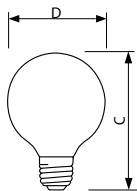

Product data

General Information	
Base	E26 [Single Contact Medium Screw]
Operating Position	Universal [Universal]
Main Application	Vanity
Gas Filling	GAS
Light Technical	
Initial lumen (Nom)	370 lm
Operating and Electrical	
Power (Rated) (Nom)	40 W
Voltage (Nom)	120 V
Mechanical and Housing	
Bulb Finish	White

Cap-Base Information	Aluminium [Aluminium Cap]
Filament Shape	CC6 [Straight]
Product Data	
Order product name	40G25/W/LL 120V 4/3
EAN/UPC - Product	50046677169041
Order code	169045
Numerator - Quantity Per Pack	1
Numerator - Packs per outer box	4
Material Nr. (12NC)	925244036358
Net Weight (Piece)	39.000 g

DuraMax Deco Globe

Dimensional drawing

Product

40G25/W/LL 120V 4/3

40W E26 120V G25 WH