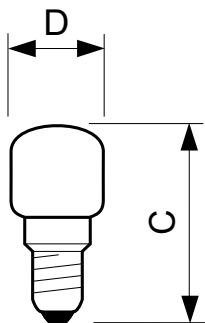

## 15W E14 220-240V T25 CL 2BC/5

Tubular lamps with single- and coiled-coil filaments and clear, inside frosted or internally coated white bulbs with B- or E-base

### Product data

General Information	
Cap base	E14 [ E14]
Burning Position	UNIVERSAL [ Any/Universal]
Nominal lifetime (nom.)	1000 h
Light Technical	
Lamp Luminous Flux 25°C EL (Nom)	100 lm
Operating and Electrical	
Power (Rated) (Nom)	15 W
Starting time (nom.)	0.0 s
Voltage (Nom)	230-240 V
Mechanical and Housing	
Bulb finish	Clear

Approval and Application	
Energy efficiency label (EEL)	E
Product Data	
Full product code	871016307943101
Order product name	15W E14 220-240V T25 CL 2BC/5
EAN/UPC – product	8718291225010
Order code	925350044401
Numerator – quantity per pack	1
Numerator – packs per outer box	5
Material no. (12NC)	925350044401
Net weight (piece)	0.019 kg

### Dimensional drawing

TUB 15W E14 230-240V T25 CL

Product	D	C (max)
15W E14 220-240V T25 CL 2BC/5	25 mm	54 mm