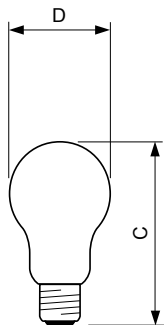

Standard A-shape clear

Standard 100W E27 240V A55 CL 1CT/10X10F

Conventional pear-shaped incandescent lamps

Product data

General Information	
Cap base	E27 [E27]
Burning Position	UNIVERSAL [Any/Universal]
Nominal lifetime (nom.)	1000 h

Light Technical	
Lamp Luminous Flux 25°C EL (Nom)	1320 lm
Colour Rendering Index,horiz (Nom)	100

Operating and Electrical	
Power (Rated) (Nom)	100 W
Voltage (Nom)	240 V

Controls and Dimming	
Dimmable	yes

Mechanical and Housing	
Bulb finish	Clear

Approval and Application	
Energy efficiency label (EEL)	E

Product Data	
Full product code	871829174675100
Order product name	Standard 100W E27 240V A55 CL 1CT/10X10F
EAN/UPC – product	8718291746751
Order code	74675100
Numerator – quantity per pack	1
Numerator – packs per outer box	100
Material no. (12NC)	926000004009
Net weight (piece)	25.000 g
ILCOS Code	IAA/C-100-240-E27-55

Standard A-shape clear

Dimensional drawing

Product

Standard 100W E27 240V A55 CL 1CT/10X10F

STD 100W E27 240V A55 CL