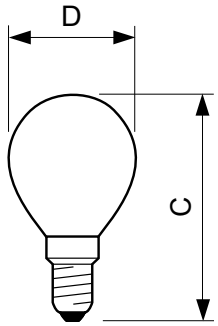

Standard Lustre P45 clear

STAN 40W E14 230V P45 CL 1CT/10X10F

Spherical vacuum- or gas-filled incandescent lamps with a clear glass bulb and E- or B-base

Product data

General Information	
Cap base	E14 [E14]
Operating position	UNIVERSAL [Any or Universal (U)]
Nominal lifetime (nom.)	1000 h

Light Technical	
Luminous flux (nom.)	405 lm
Color rendering index (nom.)	100

Operating and Electrical	
Power (Rated) (Nom)	40 W
Voltage (Nom)	230 V

Controls and Dimming	
Dimmable	Yes

Mechanical and Housing	
Bulb finish	Clear

Cap base information	na [-]
Filament shape	-

Approval and Application	
Energy efficiency label (EEL)	E

Product Data	
Full product code	871150001186250
Order product name	Standard 40W E14 230V P45 CL 1CT/10X10F
EAN/UPC – product	8711500011862
Order code	01186250
Numerator – quantity per pack	1
Numerator – packs per outer box	100
Material no. (12NC)	926000006511
Net weight (piece)	0.015 kg
ILCOS Code	IBP/C-40-230-E14-45

Standard Lustre P45 clear

Dimensional drawing

LUS STD 40W E14 230V P45 CL

Product	D	C (max)
Standard 40W E14 230V P45 CL 1CT/10X10F	45 mm	78 mm