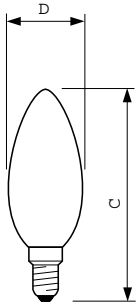

Standard Candle B35 clear

Standard 40W E14 230V B35 CL U 1CT/6X50CT

Flame-shaped bulb with clear glass and vacuum- or gas-filled bulb with B- or E-base

Product data

General Information		Approval and Application	
Cap-Base	E14 [E14]	Energy Efficiency Label (EEL)	E
Operating Position	UNIVERSAL [Universal]	Product Data	
Nominal Lifetime (Nom)	1000 h	Full product code	890143700484000
Light Technical		Order product name	Standard 40W E14 230V B35 CL U 1CT/6X50CT
Luminous Flux (Nom)	410 lm	EAN/UPC - Product	8901437004840
Color Rendering Index (Nom)	100	Order code	926000205010
Operating and Electrical		Numerator - Quantity Per Pack	1
Power (Rated) (Nom)	40 W	Numerator - Packs per outer box	300
Voltage (Nom)	230 V	Material Nr. (12NC)	926000205010
Controls and Dimming		Net Weight (Piece)	0.015 kg
Dimmable	Yes	ILCOS Code	IBB/C-40-230-E14-35
Mechanical and Housing			
Bulb Finish	Clear		

Standard Candle B35 clear

Dimensional drawing

Product	D	C (max)
Standard 40W E14 230V B35 CL U 1CT/6X50CT	35 mm	100 mm

CAN STD 40W E14 230V B35 CL