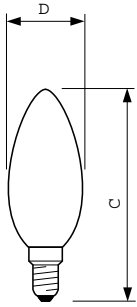

Standard Candle B35 frosted

Standard 40W E14 230V B35 FR U 1CT/6X50CT

Flame-shaped bulb with inside-frosted glass and vacuum- or gas-filled bulb with B- or E-base

Product data

General Information		Approval and Application	
Cap-Base	E14 [E14]	Energy Efficiency Label (EEL)	E
Operating Position	UNIVERSAL [Universal]	Product Data	
Nominal Lifetime (Nom)	1000 h	Full product code	890143700485700
Light Technical		Order product name	Standard 40W E14 230V B35 FR U 1CT/6X50CT
Luminous Flux (Nom)	410 lm	EAN/UPC - Product	8901437004857
Color Rendering Index (Nom)	100	Order code	926000205011
Operating and Electrical		Numerator - Quantity Per Pack	1
Power (Rated) (Nom)	40 W	Numerator - Packs per outer box	300
Voltage (Nom)	230 V	Material Nr. (12NC)	926000205011
Controls and Dimming		Net Weight (Piece)	0.015 kg
Dimmable	Yes	ILCOS Code	IBB/F-40-230-E14-35
Mechanical and Housing			
Bulb Finish	Frosted		

Standard Candle B35 frosted

Dimensional drawing

Product	D	C (max)
Standard 40W E14 230V B35 FR U 1CT/6X50CT	35 mm	100 mm

CAN STD 40W E14 230V B35 FR