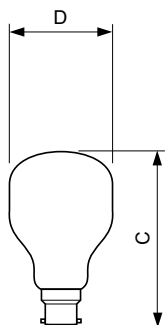

Operating and Electrical	
Power (Rated) (Nom)	60 W
Voltage (Nom)	230 V

Controls and Dimming	
Dimmable	Yes

Mechanical and Housing	
Bulb Finish	Soft White

Product Data	
Full product code	890143700491800
Order product name	Softone 60W B22 230V T55 WH U 1CT/100
EAN/UPC - Product	8901437004918
Order code	926000205012
Numerator - Quantity Per Pack	1
Numerator - Packs per outer box	100
Material Nr. (12NC)	926000205012
Net Weight (Piece)	0.031 kg
ILCOS Code	IAT/W-60-230-B22d-55

### Dimensional drawing