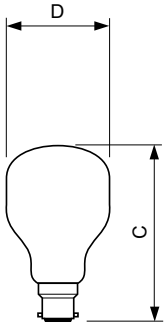

Softone Standard T-shape

Softone 40W B22 230V T55 WH U 1CT/100

T-shaped gas-filled lamps with a modern appearance

Product data

General Information	
Cap-Base	B22 [B22]
Operating Position	UNIVERSAL [Universal]
Nominal Lifetime (Nom)	1000 h

Light Technical	
Luminous Flux (Nom)	370 lm
Color Rendering Index (Nom)	100

Operating and Electrical	
Power (Rated) (Nom)	40 W
Voltage (Nom)	230 V

Controls and Dimming	
Dimmable	Yes

Mechanical and Housing	
Bulb Finish	Soft White

Product Data	
Full product code	890143700490100
Order product name	Softone 40W B22 230V T55 WH U 1CT/100
EAN/UPC - Product	8901437004901
Order code	926000205013
Numerator - Quantity Per Pack	1
Numerator - Packs per outer box	100
Material Nr. (12NC)	926000205013
Net Weight (Piece)	0.028 kg
ILCOS Code	IAT/W-40-230-B22d-55

Softone Standard T-shape

Dimensional drawing

Product

Softone 40W B22 230V T55 WH U 1CT/100

STD SOFT 40W B22 230V T55 SW