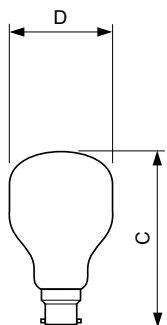

Softone Standard T-shape

Softone 100W B22 230V T55 WH U 1CT/100

T-shaped gas-filled lamps with a modern appearance

Product data

General Information	
Cap-Base	B22 [B22]
Operating Position	UNIVERSAL [Universal]
Nominal Lifetime (Nom)	1000 h

Light Technical	
Luminous Flux (Nom)	1200 lm
Color Rendering Index (Nom)	100

Operating and Electrical	
Power (Rated) (Nom)	100 W
Voltage (Nom)	230 V

Controls and Dimming	
Dimmable	Yes

Mechanical and Housing	
Bulb Finish	Soft White

Product Data	
Full product code	890143700492500
Order product name	Softone 100W B22 230V T55 WH U 1CT/100
EAN/UPC - Product	8901437004925
Order code	926000205014
Numerator - Quantity Per Pack	1
Numerator - Packs per outer box	100
Material Nr. (12NC)	926000205014
Net Weight (Piece)	0.031 kg
ILCOS Code	IAT/W-100-230-B22d-55

Softone Standard T-shape

Dimensional drawing

Product

Softone 100W B22 230V T55 WH U 1CT/100

STD SOFT 100W B22 230V T55 SW