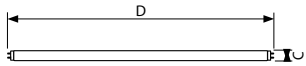

Energy Advantage T8

Dimensional drawing

Product

F32T8/ADV841/XEW/ALTO 25W 30PK

F32T8 25W/842 XEW ALTO ES