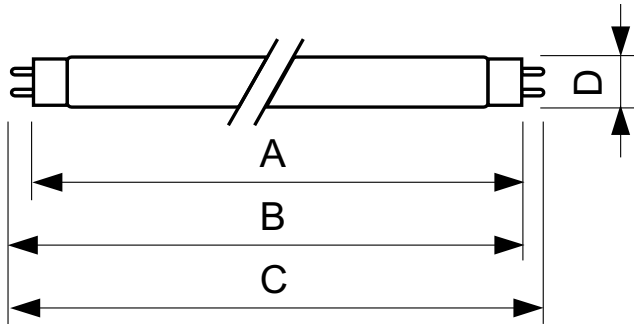

TL-D Standard Colours

Dimensional drawing

Product

TLDRS16W-CO-25

TL-D 16W/33-640