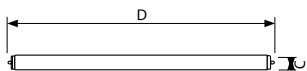

High CRI T12

Dimensional drawing

Product

F96T12/CW Supreme/ALTO 15PK

F96T12 CW Supreme ALTO®