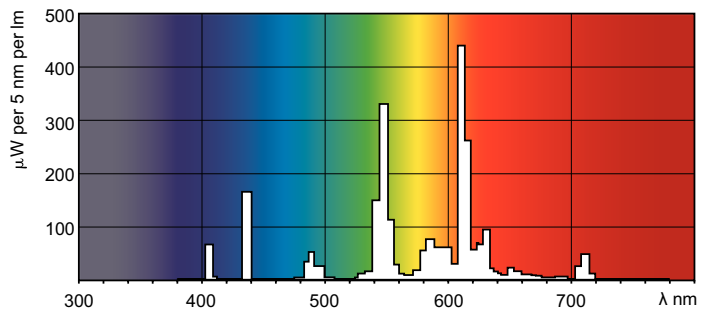

Product data

General Information	
Base	G24Q-1 [G24q-1]
Life to 50% Failures Preheat (Nom)	13000 h
LSF Preheat 2000 h Rated	99 %
LSF Preheat 4000 h Rated	98 %
LSF Preheat 6000 h Rated	97 %
LSF Preheat 8000 h Rated	90 %
Light Technical	
Color Code	827 [CCT of 2700K]
Initial lumen (Nom)	925 lm
Luminous Flux (Rated) (Nom)	925 lm
Color Designation	Incandescent White
Correlated Color Temperature (Nom)	2700 K
Luminous Efficacy (rated) (Nom)	69 lm/W
Color Rendering Index (Nom)	82
LLMF 2000 h Rated	92 %
LLMF 4000 h Rated	87 %
LLMF 6000 h Rated	83 %

PL-C Cluster 4-Pin Base

Energy Consumption kWh/1000 h	15 kWh
Product Data	
Order product name	PL-C 13W/827/4P/ALTO 10PK
EAN/UPC - Product	046677110727
Order code	383257
Numerator - Quantity Per Pack	1

Numerator - Packs per outer box	10
Material Nr. (12NC)	927907182730
Net Weight (Piece)	49.900 g
ILCOS Code	FSQ-13/27/1B-E-G24q=1

Warnings and Safety

Dimensional drawing

PL-C 13W/827/4P

Product
PL-C 13W/827/4P/ALTO 10PK

Photometric data

LDPB_PLC4P_827-Spectral power distribution B/W

LDPO_PLC4P_827-Spectral power distribution Colour

PL-C Cluster 4-Pin Base