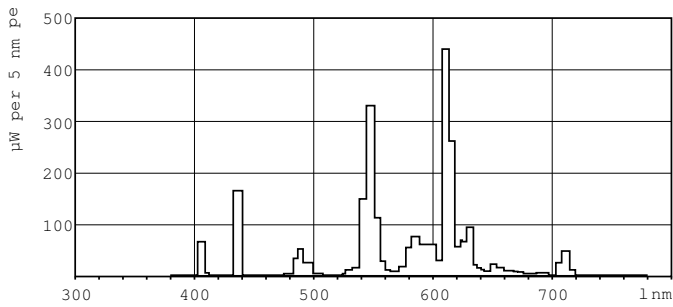

PL-C Cluster 4-Pin Base

Energy Consumption kWh/1000 h	15 kWh
Product Data	
Order product name	PL-C 13W/827/4P/ALTO 10PK
EAN/UPC - Product	046677110727
Order code	383257
Numerator - Quantity Per Pack	1

Numerator - Packs per outer box	10
Material Nr. (12NC)	927907182730
Net Weight (Piece)	49.900 g
ILCOS Code	FSQ-13/27/1B-E-G24q=1

Warnings and Safety

Dimensional drawing

PL-C 13W/827/4P

Product
PL-C 13W/827/4P/ALTO 10PK

Photometric data

LDPB_PLC4P_827-Spectral power distribution B/W

LDPO_PLC4P_827-Spectral power distribution Colour

PL-C Cluster 4-Pin Base