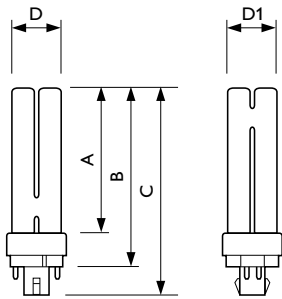

PL-C Cluster 4-Pin Base

Energy Consumption kWh/1000 h	15 kWh
Product Data	
Order product name	PL-C 13W/827/4P/ALTO 10PK
EAN/UPC - Product	046677110727
Order code	383257
Numerator - Quantity Per Pack	1

Numerator - Packs per outer box	10
Material Nr. (12NC)	927907182730
Net Weight (Piece)	49.900 g
ILCOS Code	FSQ-13/27/1B-E-G24q=1

Warnings and Safety

Dimensional drawing

PL-C 13W/827/4P

Product
PL-C 13W/827/4P/ALTO 10PK

Photometric data

LDPB_PLC4P_827-Spectral power distribution B/W

LDPO_PLC4P_827-Spectral power distribution Colour

PL-C Cluster 4-Pin Base