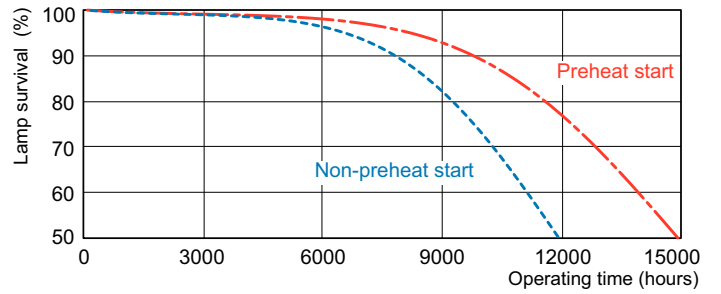

PL-C Cluster 4-Pin Base

Lifetime

LDLE_PLC4P_0002-Life expectancy diagram