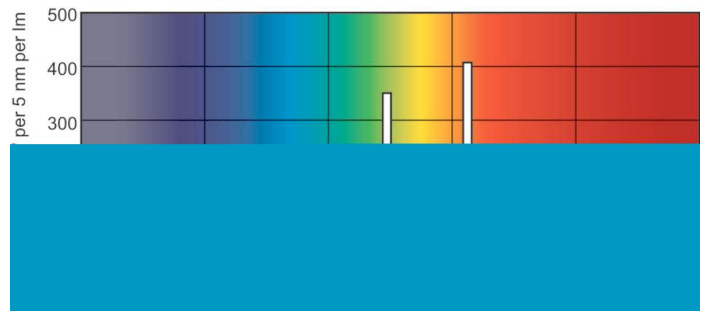

MASTER PL-T TOP 4 Pin

Product Data

Full product code	871150088908970
Order product name	MASTER PL-T TOP 18W/830/4P 1CT/5X10BOX
EAN/UPC – product	8711500889089
Order code	927910883069
Local Code	PLTT18W8304PA
Numerator – quantity per pack	1

Numerator – packs per outer box	50
Material no. (12NC)	927910883069
Net weight (piece)	58.000 g
ILCOS Code	FSM-18/30/1B-E-GX24q=2

Warnings and Safety

Dimensional drawing

□

Product	D (max)	A (max)	B (max)	C (max)
MASTER PL-T TOP 18W/830/4P 1CT/ 5X10BOX	41 mm	71.7 mm	96.0 mm	111.7 mm

PL-T TOP 18W/830/4P A

Photometric data

⊙

Lightcolour /830

Lightcolour /830