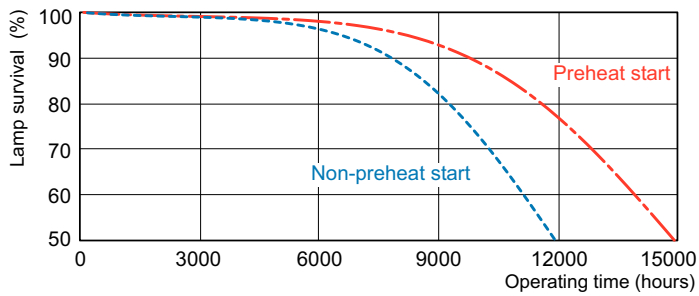

LDLM_PLTTOP4P_0001-Lumen maintenance diagram

LDLE_PLTTOP4P_0001-Life expectancy diagram

LDLE_PLTTOP4P_0002-Life expectancy diagram