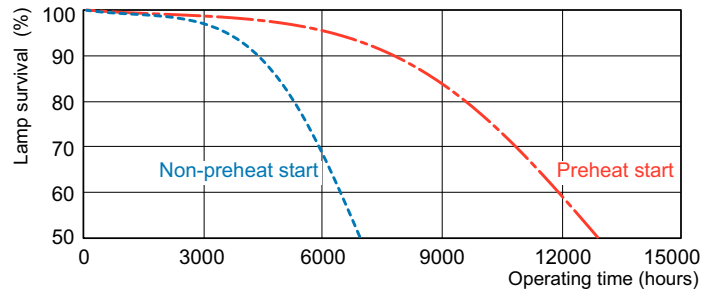

Product data

General Information	
Cap base	GX24Q-2 [GX24q-2]
Life to 50% failures preheat (nom.)	13000 h
LSF Preheat 2000 h Rated	99 %
LSF Preheat 4000 h Rated	98 %
LSF Preheat 6000 h Rated	97 %
LSF Preheat 8000 h Rated	90 %
Light Technical	
Colour Code	830 [CCT of 3,000 K]
Lamp Luminous Flux 25°C EL (Nom)	1200 lm
Lamp Luminous Flux (Nom)	1200 lm
Colour Designation	Warm white (WW)
Colour Temperature, horizontal (Nom)	3000 K
Lamp Luminous Efficacy EM (Min)	67 lm/W
Colour Rendering Index, horiz (Nom)	>80
LLMF 2000 h Rated	92 %
LLMF 4000 h Rated	88 %
LLMF 6000 h Rated	85 %
LLMF 8000 h Rated	84 %

PL-T TOP 18W/830/4P A

Photometric data

⊙

Lightcolour /830

Lightcolour /830

MASTER PL-T TOP 4 Pin

Lifetime

LDLM_PLTTOP4P_0001-Lumen maintenance diagram