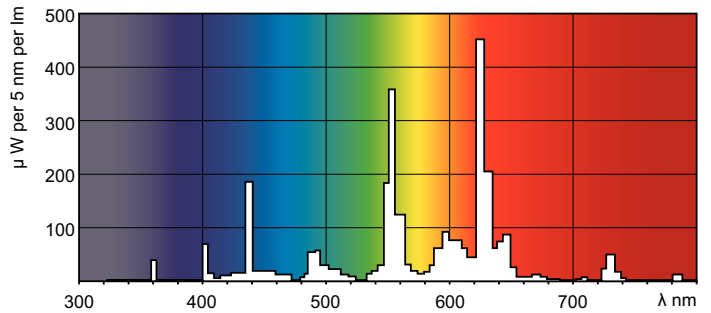

Light Technical	
Colour Code	830 [ CCT of 3,000 K]
Lamp Luminous Flux 25°C EL (Nom)	1350 lm
Lamp Luminous Flux (Nom)	1350 lm
Colour Designation	Warm white (WW)
Colour Temperature, horizontal (Nom)	3000 K
Lamp Luminous Efficacy EM (Nom)	75 lm/W
Colour Rendering Index, horiz (Nom)	>80
LLMF 2000 h Rated	96 %
LLMF 4000 h Rated	95 %

## Dimensional drawing

Product	D (max)	A (max)	B (max)	B (min)	C (max)
MASTER TL-D Super 80 18W/830 1SL/25	28 mm	589.8 mm	596.9 mm	594.5 mm	604 mm

TL-D 18W/830

## Photometric data

Lightcolour /830

Lightcolour /830