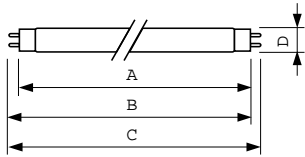

## Dimensional drawing

Product	D (max)	A (max)	B (max)	B (min)	C (max)
MASTER TL-D Super 80 18W/830 1SL/25	28 mm	589.8 mm	596.9 mm	594.5 mm	604 mm

TL-D 18W/830