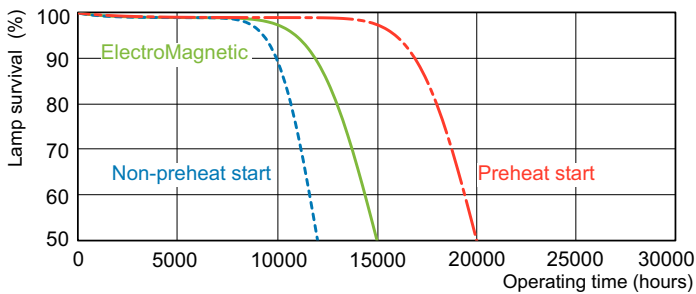

Lifetime

LDLE_TL-D8_0001-Life expectancy diagram

LDLE_TL-D8_0002-Life expectancy diagram