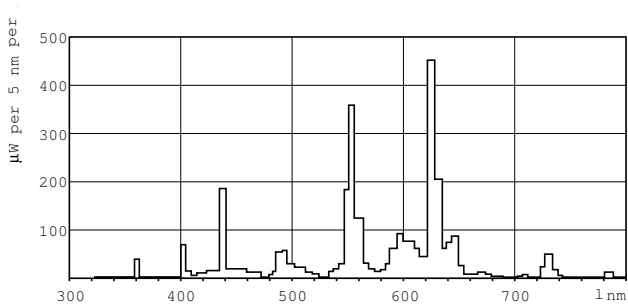

MASTER TL-D Super 80

Order product name	MASTER TL-D Super 80 18W/830 1SL/25
EAN/UPC – product	8711500631657
Order code	63165740
Local Code	9279-200-83044
Numerator – quantity per pack	1
Numerator – packs per outer box	25

Material no. (12NC)	927920083023
Net weight (piece)	71.000 g
ILCOS Code	FD-18/30/1B-E-G13

Dimensional drawing

Product	D (max)	A (max)	B (max)	B (min)	C (max)
MASTER TL-D Super 80 18W/830 1SL/25	28 mm	589.8 mm	596.9 mm	594.5 mm	604 mm

TL-D 18W/830

Photometric data

Lightcolour /830