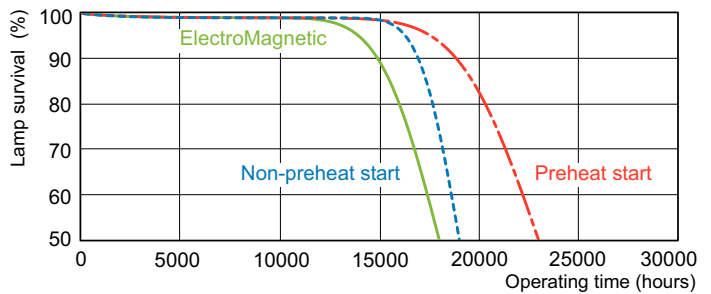

Lifetime

LDLE_TL-D8_0001-Life expectancy diagram

LDLE_TL-D8_0002-Life expectancy diagram