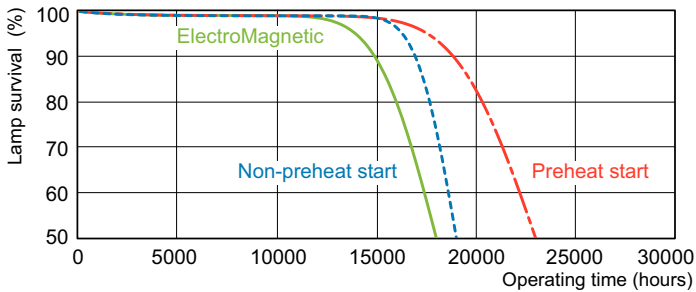

Lifetime

LDLE_TL-D8_0001-Life expectancy diagram

LDLE_TL-D8_0002-Life expectancy diagram