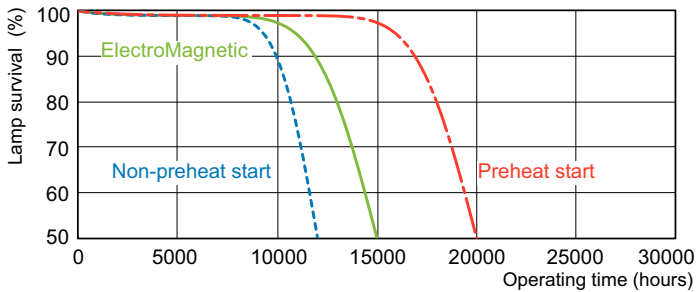

Lifetime

LDLE_TL-D8_0001-Life expectancy diagram

LDLE_TL-D8_0002-Life expectancy diagram