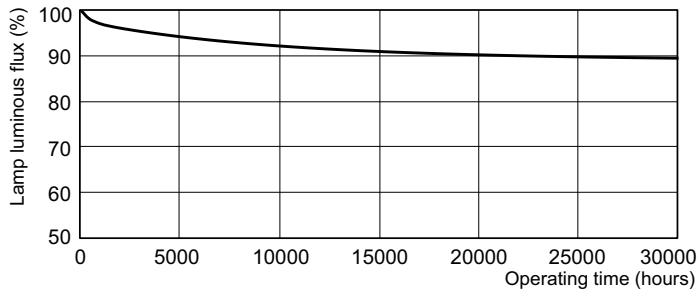

Lifetime

LDLE_TL-D8_0001-Life expectancy diagram

LDLE_TL-D8_0002-Life expectancy diagram

MASTER TL-D Super 80

Lifetime

LDLM_TL-D8_0001-Lumen maintenance diagram