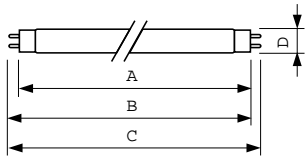

Dimensional drawing

Product	D (max)	A (max)	B (max)	B (min)	C (max)
MASTER TL-D Super 80 18W/840 1SL/25	28 mm	589.8 mm	596.9 mm	594.5 mm	604 mm

TL-D 18W/840

Photometric data

Lightcolour /840

Lightcolour /840