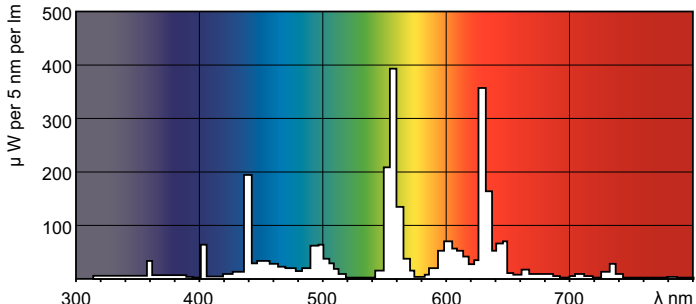

MASTER TL-D Super 80

MASTER TL-D Super 80 18W/840 1SL/25

Low-pressure mercury discharge lamps with a tubular 26 mm envelope

Product data

General Information	
Cap base	G13 [Medium Bi-Pin Fluorescent]
Life to 10% failures (nom.)	12000 h
Life to 50% failures (nom.)	15000 h
Life to 50% failures preheat (nom.)	20000 h
LSF 2000 h Rated	99 %
LSF 4000 h Rated	99 %
LSF 6000 h Rated	99 %
LSF 8000 h Rated	99 %
LSF 12000 h Rated	89 %
LSF 16000 h Rated	33 %
LSF 20000 h Rated	2 %

Light Technical	
Colour Code	840 [CCT of 4,000 K]
Lamp Luminous Flux 25°C EL (Nom)	1350 lm
Lamp Luminous Flux (Nom)	1350 lm
Colour Designation	Cool White (CW)
Colour Temperature, horizontal (Nom)	4100 K
Lamp Luminous Efficacy EM (Nom)	75 lm/W
Colour Rendering Index, horiz (Nom)	>80
LLMF 2000 h Rated	96 %
LLMF 4000 h Rated	95 %

Controls and Dimming	
Dimmable	Yes

Approval and Application	
Energy efficiency label (EEL)	A
Mercury (Hg) content (nom.)	2.0 mg
Energy Consumption kWh/1000 h	22 kWh

Product Data	
Full product code	871150063171840

Dimensional drawing

Product	D (max)	A (max)	B (max)	B (min)	C (max)
MASTER TL-D Super 80 18W/840 1SL/25	28 mm	589.8 mm	596.9 mm	594.5 mm	604 mm

TL-D 18W/840

Photometric data

Lightcolour /840

Lightcolour /840