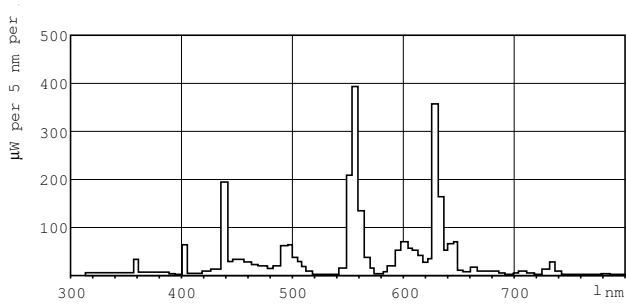

MASTER TL-D Super 80

MASTER TL-D Super 80 18W/840 1SL/25

Low-pressure mercury discharge lamps with a tubular 26 mm envelope

Product data

General Information	
Cap base	G13 [Medium Bi-Pin Fluorescent]
Life to 10% failures (nom.)	12000 h
Life to 50% failures (nom.)	15000 h
Life to 50% failures preheat (nom.)	20000 h
LSF 2000 h Rated	99 %
LSF 4000 h Rated	99 %
LSF 6000 h Rated	99 %
LSF 8000 h Rated	99 %
LSF 12000 h Rated	89 %
LSF 16000 h Rated	33 %
LSF 20000 h Rated	2 %

Light Technical	
Colour Code	840 [CCT of 4,000 K]
Lamp Luminous Flux 25°C EL (Nom)	1350 lm
Lamp Luminous Flux (Nom)	1350 lm
Colour Designation	Cool White (CW)
Colour Temperature, horizontal (Nom)	4100 K
Lamp Luminous Efficacy EM (Nom)	75 lm/W
Colour Rendering Index, horiz (Nom)	>80
LLMF 2000 h Rated	96 %
LLMF 4000 h Rated	95 %

MASTER TL-D Super 80

Order product name	MASTER TL-D Super 80 18W/840 1SL/25
EAN/UPC – product	8711500631718
Order code	63171840
Numerator – quantity per pack	1
Numerator – packs per outer box	25

Material no. (12NC)	927920084023
Net weight (piece)	71.000 g
ILCOS Code	FD-18/40/1B-E-G13

Dimensional drawing

Product	D (max)	A (max)	B (max)	B (min)	C (max)
MASTER TL-D Super 80 18W/840 1SL/25	28 mm	589.8 mm	596.9 mm	594.5 mm	604 mm

TL-D 18W/840

Photometric data

Lightcolour /840

Lightcolour /840