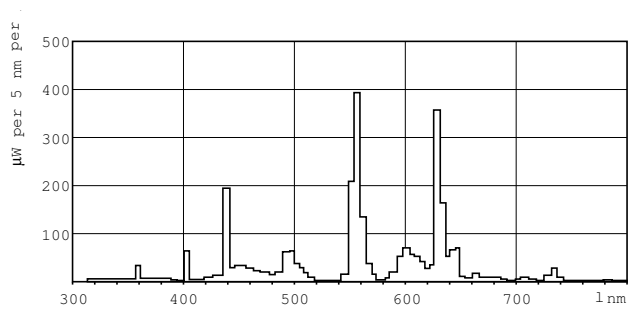

MASTER TL-D Super 80

MASTER TL-D Super 80 18W/840 1SL/25

The MASTER TL-D Super 80 lamp offers more lumens per watt and better color rendering than TL-D standard colors. Furthermore, it has a lower mercury content. The lamp can be operated in existing TL-D luminaires.

Product data

General Information			
Cap-Base	G13 [Medium Bi-Pin Fluorescent]	LLMF 2000 h Rated	96 %
Life To 10% Failures (Nom)	12000 h	LLMF 4000 h Rated	95 %
Life to 50% Failures (Nom)	15000 h	LLMF 6000 h Rated	94 %
Life to 50% Failures Preheat (Nom)	20000 h	LLMF 8000 h Rated	93 %
LSF 2000 h Rated	99 %	LLMF 12000 h Rated	92 %
LSF 4000 h Rated	99 %	LLMF 16000 h Rated	91 %
LSF 6000 h Rated	99 %	LLMF 20000 h Rated	90 %
LSF 8000 h Rated	99 %		
LSF 12000 h Rated	89 %	Operating and Electrical	
LSF 16000 h Rated	33 %	Power (Nom)	18 W
LSF 20000 h Rated	2 %	Lamp Current (Nom)	0.360 A
		Temperature	
		Design Temperature (Nom)	25 °C
		Controls and Dimming	
		Dimmable	Yes
		Approval and Application	
		Energy Efficiency Label (EEL)	A
		Mercury (Hg) Content (Nom)	2.0 mg
Light Technical			
Color Code	840 [CCT of 4000K]		
Luminous Flux (Nom)	1350 lm		
Luminous Flux (Rated) (Nom)	1350 lm		
Color Designation	Cool White (CW)		
Correlated Color Temperature (Nom)	4100 K		
Luminous Efficacy (rated) (Nom)	75 lm/W		
Color Rendering Index (Nom)	>80		

Numerator - Quantity Per Pack	1
Numerator - Packs per outer box	25
Material Nr. (12NC)	927920084023
Net Weight (Piece)	71.000 g
ILCOS Code	FD-18/40/1B-E-G13

Warnings and Safety

Dimensional drawing

Product	D (max)	A (max)	B (max)	B (min)	C (max)
MASTER TL-D Super 80 18W/840 1SL/25	28 mm	589.8 mm	596.9 mm	594.5 mm	604 mm

TL-D 18W/840

Photometric data

LDPB_TL-D8_840_0001-Spectral power distribution B/W

LDPO_TL-D8_840_0001-Spectral power distribution Colour

MASTER TL-D Super 80

Lifetime

LDLE_TL-D8_0001-Life expectancy diagram