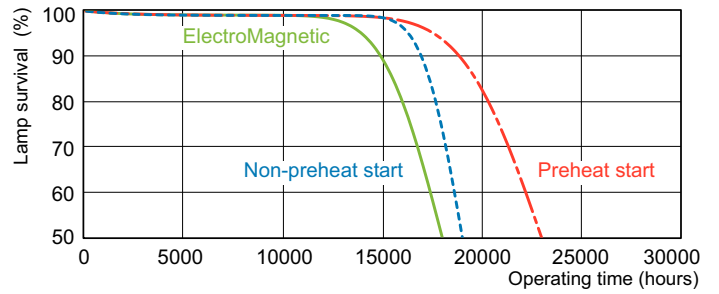

TL-D 18W/840

Photometric data

LDPB_TL-D8_840_0001-Spectral power distribution B/W

LDPO_TL-D8_840_0001-Spectral power distribution Colour

MASTER TL-D Super 80

Lifetime

LDLE_TL-D8_0001-Life expectancy diagram