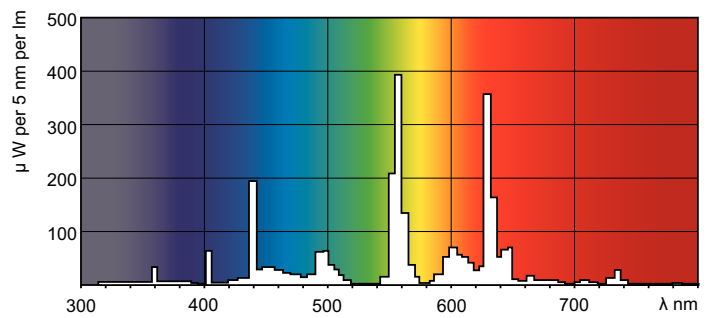

MASTER TL-D Super 80

MASTER TL-D Super 80 18W/840 1SL/25

The MASTER TL-D Super 80 lamp offers more lumens per watt and better color rendering than TL-D standard colors. Furthermore, it has a lower mercury content. The lamp can be operated in existing TL-D luminaires.

Product data

General Information			
Cap-Base	G13 [Medium Bi-Pin Fluorescent]	LLMF 2000 h Rated	96 %
Life To 10% Failures (Nom)	12000 h	LLMF 4000 h Rated	95 %
Life to 50% Failures (Nom)	15000 h	LLMF 6000 h Rated	94 %
Life to 50% Failures Preheat (Nom)	20000 h	LLMF 8000 h Rated	93 %
LSF 2000 h Rated	99 %	LLMF 12000 h Rated	92 %
LSF 4000 h Rated	99 %	LLMF 16000 h Rated	91 %
LSF 6000 h Rated	99 %	LLMF 20000 h Rated	90 %
LSF 8000 h Rated	99 %		
LSF 12000 h Rated	89 %	Operating and Electrical	
LSF 16000 h Rated	33 %	Power (Nom)	18 W
LSF 20000 h Rated	2 %	Lamp Current (Nom)	0.360 A
		Temperature	
		Design Temperature (Nom)	25 °C
		Controls and Dimming	
		Dimmable	Yes
		Approval and Application	
		Energy Efficiency Label (EEL)	A
		Mercury (Hg) Content (Nom)	2.0 mg
Light Technical			
Color Code	840 [CCT of 4000K]		
Luminous Flux (Nom)	1350 lm		
Luminous Flux (Rated) (Nom)	1350 lm		
Color Designation	Cool White (CW)		
Correlated Color Temperature (Nom)	4100 K		
Luminous Efficacy (rated) (Nom)	75 lm/W		
Color Rendering Index (Nom)	>80		

Numerator - Quantity Per Pack	1
Numerator - Packs per outer box	25
Material Nr. (12NC)	927920084023
Net Weight (Piece)	71.000 g
ILCOS Code	FD-18/40/1B-E-G13

Warnings and Safety

Dimensional drawing

Product	D (max)	A (max)	B (max)	B (min)	C (max)
MASTER TL-D Super 80 18W/840 1SL/25	28 mm	589.8 mm	596.9 mm	594.5 mm	604 mm

TL-D 18W/840

Photometric data

LDPB_TL-D8_840_0001-Spectral power distribution B/W

LDPO_TL-D8_840_0001-Spectral power distribution Colour

MASTER TL-D Super 80

Lifetime

LDLE_TL-D8_0001-Life expectancy diagram