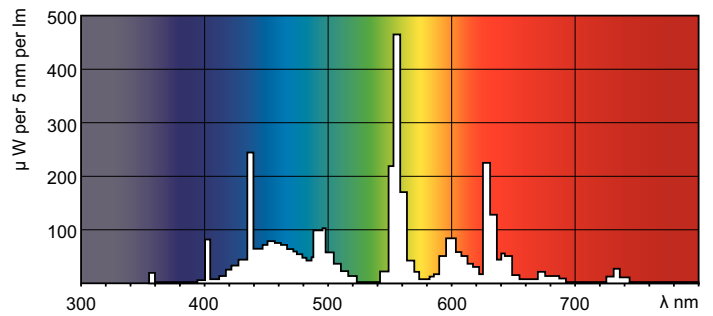

MASTER TL-D Super 80

MASTER TL-D Super 80 18W/865 1SL/25

The MASTER TL-D Super 80 lamp offers more lumens per watt and better color rendering than TL-D standard colors. Furthermore, it has a lower mercury content. The lamp can be operated in existing TL-D luminaires.

Product data

General Information	
Cap-Base	G13 [Medium Bi-Pin Fluorescent]
Life To 10% Failures (Nom)	12000 h
Life to 50% Failures (Nom)	15000 h
Life to 50% Failures Preheat (Nom)	20000 h
LSF 2000 h Rated	99 %
LSF 4000 h Rated	99 %
LSF 6000 h Rated	99 %
LSF 8000 h Rated	99 %
LSF 12000 h Rated	89 %
LSF 16000 h Rated	33 %
LSF 20000 h Rated	2 %
Light Technical	
Color Code	865 [CCT of 6500K]
Luminous Flux (Nom)	1300 lm
Luminous Flux (Rated) (Nom)	1300 lm
Color Designation	Cool Daylight
Correlated Color Temperature (Nom)	6500 K
Luminous Efficacy (rated) (Nom)	68 lm/W
Color Rendering Index (Nom)	85

Temperature	
Design Temperature (Nom)	25 °C

Controls and Dimming	
Dimmable	Yes

Approval and Application	
Energy Efficiency Label (EEL)	A
Mercury (Hg) Content (Nom)	2.0 mg

MASTER TL-D Super 80

Energy Consumption kWh/1000 h	22 kWh
Product Data	
Full product code	871150063177040
Order product name	MASTER TL-D Super 80 18W/865 1SL/25
EAN/UPC - Product	8711500631770
Order code	927920086544

TL-D 18W/865

Photometric data

LDPO_TL-D8_865-Spectral power distribution Colour

MASTER TL-D Super 80

Lifetime

LDLE_TL-D8_0001-Life expectancy diagram