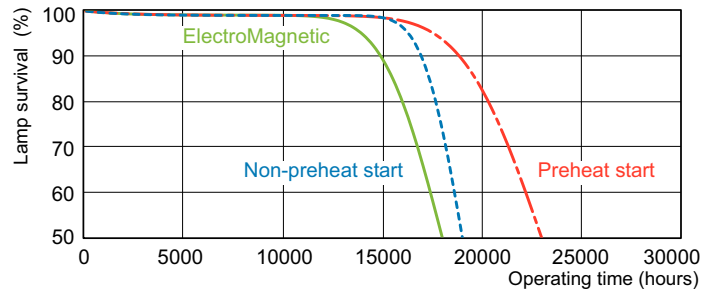

TL-D 18W/865

Photometric data

LDPO_TL-D8_865-Spectral power distribution Colour

MASTER TL-D Super 80

Lifetime

LDLE_TL-D8_0001-Life expectancy diagram