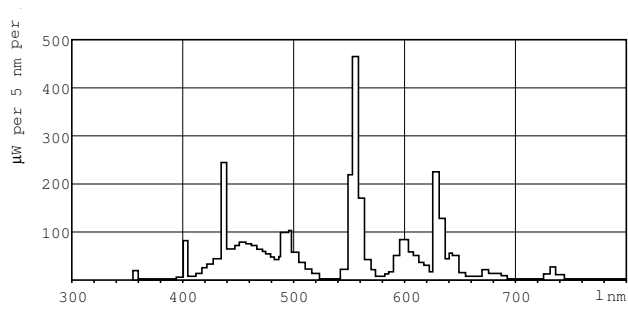

MASTER TL-D Super 80

MASTER TL-D Super 80 18W/865 1SL/25

The MASTER TL-D Super 80 lamp offers more lumens per watt and better color rendering than TL-D standard colors. Furthermore, it has a lower mercury content. The lamp can be operated in existing TL-D luminaires.

Temperature	
Design Temperature (Nom)	25 °C

Controls and Dimming	
Dimmable	Yes

Approval and Application	
Energy Efficiency Label (EEL)	A
Mercury (Hg) Content (Nom)	2.0 mg

MASTER TL-D Super 80

Energy Consumption kWh/1000 h	22 kWh
Product Data	
Full product code	871150063177040
Order product name	MASTER TL-D Super 80 18W/865 1SL/25
EAN/UPC - Product	8711500631770
Order code	927920086544

Numerator - Quantity Per Pack	1
Numerator - Packs per outer box	25
Material Nr. (12NC)	927920086544
Net Weight (Piece)	71.000 g
ILCOS Code	FD-18/65/1B-E-G13

Warnings and Safety

Dimensional drawing

Product	D (max)	A (max)	B (max)	B (min)	C (max)
MASTER TL-D Super 80 18W/865 1SL/25	28 mm	589.8 mm	596.9 mm	594.5 mm	604 mm

TL-D 18W/865

Photometric data

LDPO_TL-D8_865-Spectral power distribution Colour

MASTER TL-D Super 80

Lifetime

LDLE_TL-D8_0001-Life expectancy diagram