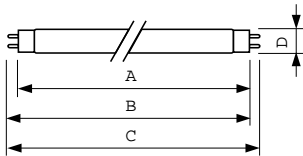

Temperature	
Design Temperature (Nom)	25 °C

Controls and Dimming	
Dimmable	Yes

Approval and Application	
Energy Efficiency Label (EEL)	A
Mercury (Hg) Content (Nom)	2.0 mg

MASTER TL-D Super 80

Energy Consumption kWh/1000 h	22 kWh
Product Data	
Full product code	871150063177040
Order product name	MASTER TL-D Super 80 18W/865 1SL/25
EAN/UPC - Product	8711500631770
Order code	927920086544

Numerator - Quantity Per Pack	1
Numerator - Packs per outer box	25
Material Nr. (12NC)	927920086544
Net Weight (Piece)	71.000 g
ILCOS Code	FD-18/65/1B-E-G13

Warnings and Safety

Dimensional drawing

Product	D (max)	A (max)	B (max)	B (min)	C (max)
MASTER TL-D Super 80 18W/865 1SL/25	28 mm	589.8 mm	596.9 mm	594.5 mm	604 mm