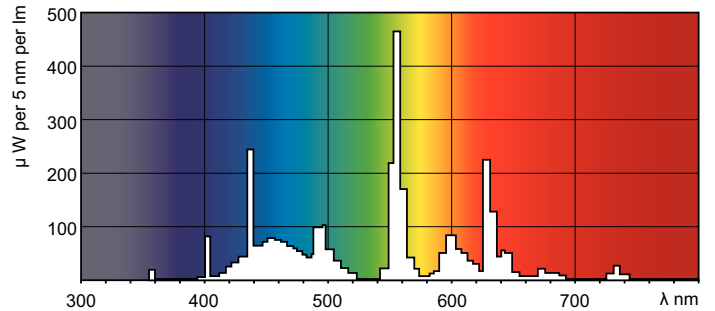

MASTER TL-D Super 80

MASTER TL-D Super 80 30W/865 1SL/25

Low-pressure mercury discharge lamps with a tubular 26 mm envelope

Product data

General Information		LLMF 6000 h Rated		94 %	
Cap base	G13 [Medium Bi-Pin Fluorescent]	LLMF 8000 h Rated	93 %		
Life to 10% failures (nom.)	12000 h	LLMF 12000 h Rated	92 %		
Life to 50% failures (nom.)	15000 h	LLMF 16000 h Rated	91 %		
Life to 50% failures preheat (nom.)	20000 h	LLMF 20000 h Rated	90 %		
LSF 2000 h Rated	99 %	Operating and Electrical			
LSF 4000 h Rated	99 %	Power (Rated) (Nom)	30.0 W		
LSF 6000 h Rated	99 %	Lamp current (nom.)	0.360 A		
LSF 8000 h Rated	99 %	Temperature			
LSF 12000 h Rated	89 %	Design temperature (nom.)	25 °C		
LSF 16000 h Rated	33 %	Controls and Dimming			
LSF 20000 h Rated	2 %	Dimmable	yes		
Light Technical		Approval and Application			
Colour Code	865 [CCT of 6,500 K]	Energy efficiency label (EEL)	A		
Lamp Luminous Flux 25°C EL (Nom)	2300 lm	Mercury (Hg) content (nom.)	2.0 mg		
Lamp Luminous Flux (Nom)	2300 lm	Energy Consumption kWh/1000 h	36 kWh		
Colour Designation	Cool Daylight	Product Data			
Colour Temperature, horizontal (Nom)	6500 K	Full product code	871150063189340		
Lamp Luminous Efficacy EM (Nom)	76.7 lm/W				
Colour Rendering Index, horiz (Nom)	80				
LLMF 2000 h Rated	96 %				
LLMF 4000 h Rated	95 %				

Material no. (12NC)	927920586514
Net weight (piece)	103.600 g
ILCOS Code	FD-30/65/1B-E-G13

Warnings and Safety

Dimensional drawing

Product	D (max)	A (max)	B (max)	B (min)	C (max)
MASTER TL-D Super 80 30W/865 SLV/25	28 mm	894.6 mm	901.7 mm	899.3 mm	908.8 mm

TL-D 30W/865

Photometric data

Lightcolour /865

Lightcolour /865

MASTER TL-D Super 80

Lifetime

LDLE_TL-D8_0001-Life expectancy diagram

LDLE_TL-D8_0002-Life expectancy diagram