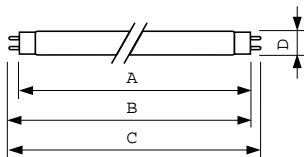

MASTER TL-D Super 80

MASTER TL-D Super 80 30W/865 1SL/25

Low-pressure mercury discharge lamps with a tubular 26 mm envelope

Product data

General Information		LLMF 6000 h Rated		94 %	
Cap base	G13 [Medium Bi-Pin Fluorescent]	LLMF 8000 h Rated	93 %		
Life to 10% failures (nom.)	12000 h	LLMF 12000 h Rated	92 %		
Life to 50% failures (nom.)	15000 h	LLMF 16000 h Rated	91 %		
Life to 50% failures preheat (nom.)	20000 h	LLMF 20000 h Rated	90 %		
LSF 2000 h Rated	99 %	Operating and Electrical			
LSF 4000 h Rated	99 %	Power (Rated) (Nom)	30.0 W		
LSF 6000 h Rated	99 %	Lamp current (nom.)	0.360 A		
LSF 8000 h Rated	99 %	Temperature			
LSF 12000 h Rated	89 %	Design temperature (nom.)	25 °C		
LSF 16000 h Rated	33 %	Controls and Dimming			
LSF 20000 h Rated	2 %	Dimmable	yes		
Light Technical		Approval and Application			
Colour Code	865 [CCT of 6,500 K]	Energy efficiency label (EEL)	A		
Lamp Luminous Flux 25°C EL (Nom)	2300 lm	Mercury (Hg) content (nom.)	2.0 mg		
Lamp Luminous Flux (Nom)	2300 lm	Energy Consumption kWh/1000 h	36 kWh		
Colour Designation	Cool Daylight	Product Data			
Colour Temperature, horizontal (Nom)	6500 K	Full product code	871150063189340		
Lamp Luminous Efficacy EM (Nom)	76.7 lm/W				
Colour Rendering Index, horiz (Nom)	80				
LLMF 2000 h Rated	96 %				
LLMF 4000 h Rated	95 %				

MASTER TL-D Super 80

Order product name	MASTER TL-D Super 80 30W/865 SLV/25
EAN/UPC – product	8711500631893
Order code	63189340
Local Code	9279-205-86514
Numerator – quantity per pack	1
Numerator – packs per outer box	25

Material no. (12NC)	927920586514
Net weight (piece)	103.600 g
ILCOS Code	FD-30/65/1B-E-G13

Warnings and Safety

Dimensional drawing

Product	D (max)	A (max)	B (max)	B (min)	C (max)
MASTER TL-D Super 80 30W/865 SLV/25	28 mm	894.6 mm	901.7 mm	899.3 mm	908.8 mm