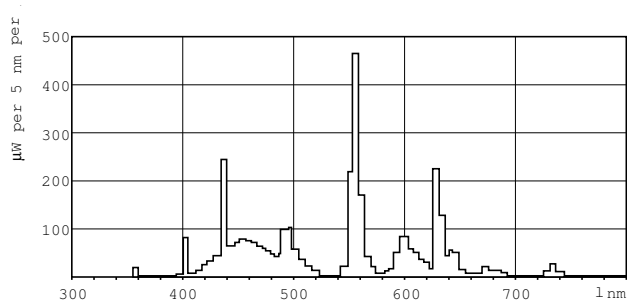

MASTER TL-D Super 80

MASTER TL-D Super 80 30W/865 1SL/25

Low-pressure mercury discharge lamps with a tubular 26 mm envelope

Product data

General Information		LLMF 6000 h Rated		94 %	
Cap base	G13 [Medium Bi-Pin Fluorescent]	LLMF 8000 h Rated	93 %		
Life to 10% failures (nom.)	12000 h	LLMF 12000 h Rated	92 %		
Life to 50% failures (nom.)	15000 h	LLMF 16000 h Rated	91 %		
Life to 50% failures preheat (nom.)	20000 h	LLMF 20000 h Rated	90 %		
LSF 2000 h Rated	99 %	Operating and Electrical			
LSF 4000 h Rated	99 %	Power (Rated) (Nom)	30.0 W		
LSF 6000 h Rated	99 %	Lamp current (nom.)	0.360 A		
LSF 8000 h Rated	99 %	Temperature			
LSF 12000 h Rated	89 %	Design temperature (nom.)	25 °C		
LSF 16000 h Rated	33 %	Controls and Dimming			
LSF 20000 h Rated	2 %	Dimmable	yes		
Light Technical		Approval and Application			
Colour Code	865 [CCT of 6,500 K]	Energy efficiency label (EEL)	A		
Lamp Luminous Flux 25°C EL (Nom)	2300 lm	Mercury (Hg) content (nom.)	2.0 mg		
Lamp Luminous Flux (Nom)	2300 lm	Energy Consumption kWh/1000 h	36 kWh		
Colour Designation	Cool Daylight	Product Data			
Colour Temperature, horizontal (Nom)	6500 K	Full product code	871150063189340		
Lamp Luminous Efficacy EM (Nom)	76.7 lm/W				
Colour Rendering Index, horiz (Nom)	80				
LLMF 2000 h Rated	96 %				
LLMF 4000 h Rated	95 %				

MASTER TL-D Super 80

Order product name	MASTER TL-D Super 80 30W/865 SLV/25
EAN/UPC – product	8711500631893
Order code	63189340
Local Code	9279-205-86514
Numerator – quantity per pack	1
Numerator – packs per outer box	25

Material no. (12NC)	927920586514
Net weight (piece)	103.600 g
ILCOS Code	FD-30/65/1B-E-G13

Warnings and Safety

Dimensional drawing

Product	D (max)	A (max)	B (max)	B (min)	C (max)
MASTER TL-D Super 80 30W/865 SLV/25	28 mm	894.6 mm	901.7 mm	899.3 mm	908.8 mm

TL-D 30W/865

Photometric data

Lightcolour /865

Lightcolour /865

MASTER TL-D Super 80

Lifetime

LDLE_TL-D8_0001-Life expectancy diagram

LDLE_TL-D8_0002-Life expectancy diagram