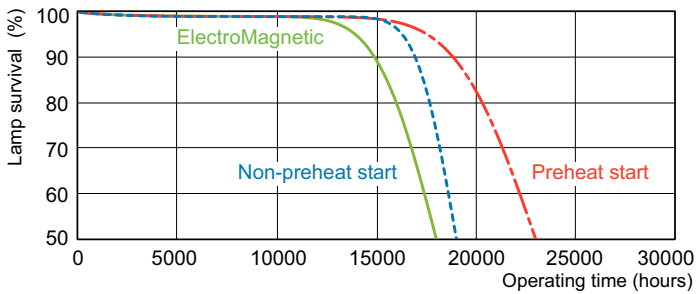

Lifetime

Life Expectancy Diagram - MASTER TL-D Super 80 36W/827 1SL/25

Life Expectancy Diagram - MASTER TL-D Super 80 36W/827 1SL/25