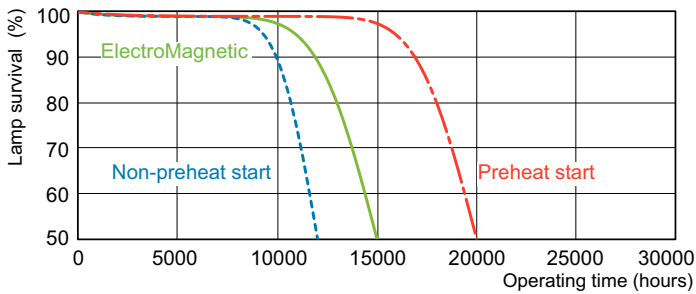

Lifetime

Life Expectancy Diagram - MASTER TL-D Super 80 36W/827 1SL/25

Life Expectancy Diagram - MASTER TL-D Super 80 36W/827 1SL/25