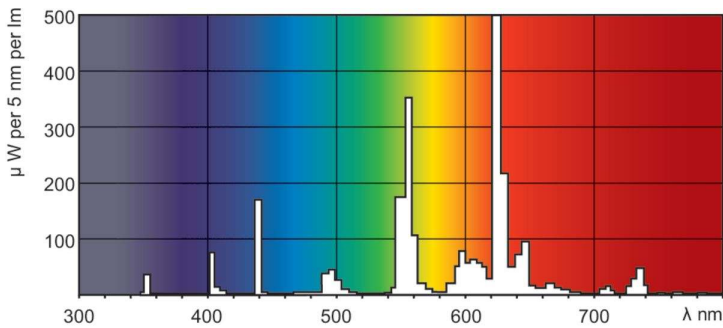

Product data

General Information	
Cap base	G13 [Medium Bi-Pin Fluorescent]
Flux measurement reference	Sphere
Life to 50% failures (nom.)	15,000 h

Light Technical	
Colour Code	827 [CCT of 2700K]
Luminous Flux	3,350 lm
Colour designation	Incandescent White
Chromaticity Coordinate X (Nom)	0.463
Chromaticity Coordinate Y (Nom)	0.42
Correlated Colour Temperature	2700 K
Luminous efficacy (rated) (nom.)	93 lm/W
Colour rendering index (CRI)	82

Product	D (max)	A (max)	B (max)	B (min)	C (max)
MASTER TL-D Super 80 36W/827 1SL/25	28 mm	1,199.4 mm	1,206.5 mm	1,204.1 mm	1,213.6 mm

Photometric data

Spectral Power Distribution Colour - MASTER TL-D Super 80 36W/827 1SL/25