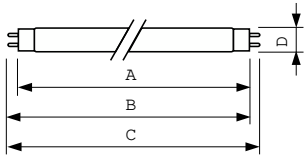

MASTER TL-D Super 80

SAP numerator – quantity per pack	1
EAN/UPC – Product/Case	8711500631923
Numerator – packs per outer box	25

EAN/UPC - Case	8711500631930

Dimensional drawing

Product	D (max)	A (max)	B (max)	B (min)	C (max)
MASTER TL-D Super 80 36W/827 1SL/25	28 mm	1,199.4 mm	1,206.5 mm	1,204.1 mm	1,213.6 mm