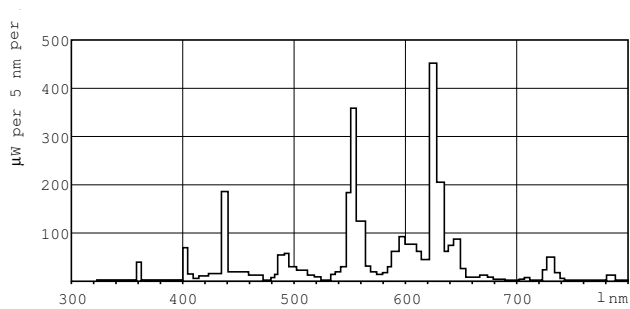

MASTER TL-D Super 80

Order product name	MASTER TL-D Super 80 36W/830 1SL/25
EAN/UPC – product	8711500631954
Order code	63195440
Local Code	9279-210-83014
Numerator – quantity per pack	1
Numerator – packs per outer box	25

Material no. (12NC)	927921083023
Net weight (piece)	135.000 g
ILCOS Code	FD-36/30/1B-E-G13

Warnings and Safety

Dimensional drawing

Product	D (max)	A (max)	B (max)	B (min)	C (max)
MASTER TL-D Super 80 36W/830 1SL/25	28 mm	1199.4 mm	1206.5 mm	1204.1 mm	1213.6 mm

TL-D 36W/830

Photometric data

Lightcolour /830