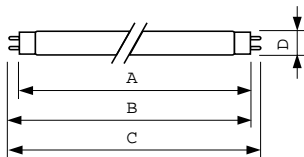

Material no. (12NC)	927921083023
Net weight (piece)	135.000 g
ILCOS Code	FD-36/30/1B-E-G13

Warnings and Safety

Dimensional drawing

Product	D (max)	A (max)	B (max)	B (min)	C (max)
MASTER TL-D Super 80 36W/830 1SL/25	28 mm	1199.4 mm	1206.5 mm	1204.1 mm	1213.6 mm