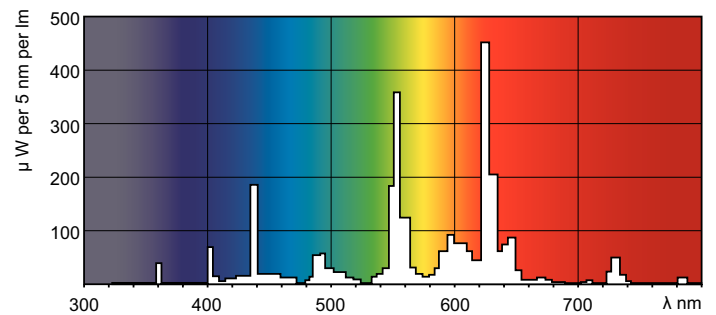

MASTER TL-D Super 80

MASTER TL-D Super 80 36W/830 1SL/25

Low-pressure mercury discharge lamps with a tubular 26 mm envelope

Product data

General Information	
Cap base	G13 [Medium Bi-Pin Fluorescent]
Life to 10% failures (nom.)	12000 h
Life to 50% failures (nom.)	15000 h
Life to 50% failures preheat (nom.)	20000 h
LSF 2000 h Rated	99 %
LSF 4000 h Rated	99 %
LSF 6000 h Rated	99 %
LSF 8000 h Rated	99 %
LSF 12000 h Rated	89 %
LSF 16000 h Rated	33 %
LSF 20000 h Rated	2 %

Light Technical	
Colour Code	830 [CCT of 3,000 K]
Lamp Luminous Flux 25°C EL (Nom)	3350 lm
Lamp Luminous Flux (Nom)	3350 lm
Colour Designation	Warm white (WW)
Colour Temperature, horizontal (Nom)	3000 K
Lamp Luminous Efficacy EM (Nom)	93 lm/W
Colour Rendering Index, horiz (Nom)	>80
LLMF 2000 h Rated	96 %
LLMF 4000 h Rated	95 %

Material no. (12NC)	927921083023
Net weight (piece)	135.000 g
ILCOS Code	FD-36/30/1B-E-G13

Warnings and Safety

Dimensional drawing

Product	D (max)	A (max)	B (max)	B (min)	C (max)
MASTER TL-D Super 80 36W/830 1SL/25	28 mm	1199.4 mm	1206.5 mm	1204.1 mm	1213.6 mm

TL-D 36W/830

Photometric data

Lightcolour /830

Lightcolour /830

MASTER TL-D Super 80

Lifetime

LDLE_TL-D8_0001-Life expectancy diagram

LDLE_TL-D8_0002-Life expectancy diagram