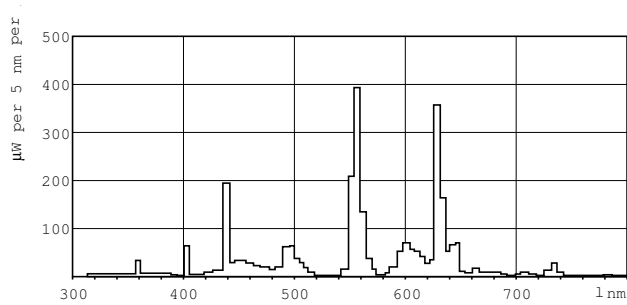

MASTER TL-D Super 80

Order product name	MASTER TL-D Super 80 36W/840 1SL/25
EAN/UPC – product	8711500632012
Order code	63201240
Local Code	9279-210-84014
Numerator – quantity per pack	1
Numerator – packs per outer box	25

Material no. (12NC)	927921084023
Net weight (piece)	135.000 g
ILCOS Code	FD-36/40/1B-E-G13

Warnings and Safety

Dimensional drawing

Product	D (max)	A (max)	B (max)	B (min)	C (max)
MASTER TL-D Super 80 36W/840 1SL/25	28 mm	1199.4 mm	1206.5 mm	1204.1 mm	1213.6 mm

TL-D 36W/840

Photometric data