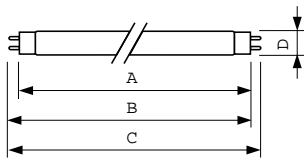

Material no. (12NC)	927921084023
Net weight (piece)	135.000 g
ILCOS Code	FD-36/40/1B-E-G13

Warnings and Safety

Dimensional drawing

Product	D (max)	A (max)	B (max)	B (min)	C (max)
MASTER TL-D Super 80 36W/840 1SL/25	28 mm	1199.4 mm	1206.5 mm	1204.1 mm	1213.6 mm