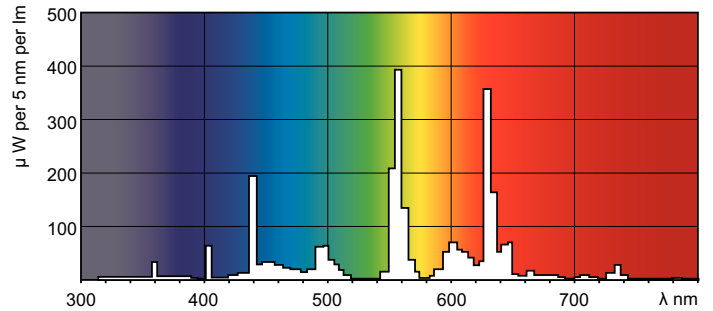

Lightcolour /840