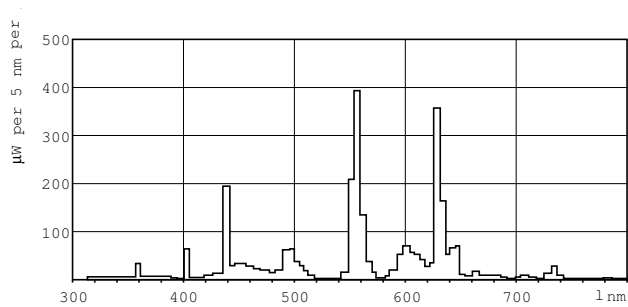

MASTER TL-D Super 80

Energy Consumption kWh/1000 h	42 kWh
Product Data	
Full product code	871150061018840
Order product name	MASTER TL-D Super 80 36W/840 UNP/25
EAN/UPC - Product	8711500610188
Order code	927921084069

Numerator - Quantity Per Pack	1
Numerator - Packs per outer box	25
Material Nr. (12NC)	927921084069
Net Weight (Piece)	135.000 g
ILCOS Code	FD-36/40/1B-E-G13

Warnings and Safety

Dimensional drawing

Product	D (max)	A (max)	B (max)	B (min)	C (max)
MASTER TL-D Super 80 36W/840 UNP/25	28 mm	1199.4 mm	1206.5 mm	1204.1 mm	1213.6 mm

TL-D 36W/840

Photometric data

LDPB_TL-D8_840_0001-Spectral power distribution B/W