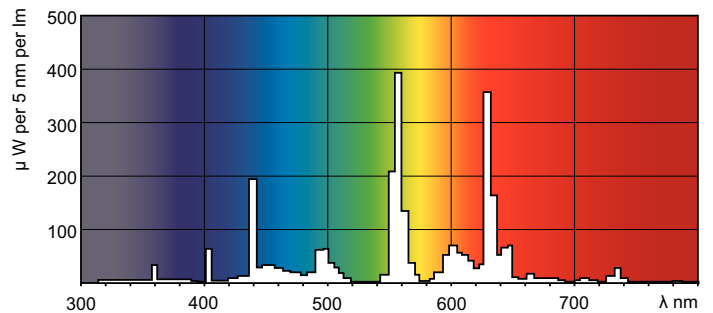

## Dimensional drawing

Product	D (max)	A (max)	B (max)	B (min)	C (max)
MASTER TL-D Super 80 36W/840 UNP/25	28 mm	1199.4 mm	1206.5 mm	1204.1 mm	1213.6 mm

TL-D 36W/840

## Photometric data

LDPB\_TL-D8\_840\_0001-Spectral power distribution B/W

LDPO\_TL-D8\_840\_0001-Spectral power distribution Colour