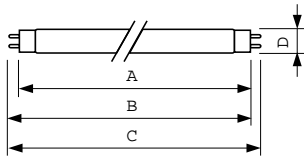

## Dimensional drawing

Product	D (max)	A (max)	B (max)	B (min)	C (max)
MASTER TL-D Super 80 36W/840 UNP/25	28 mm	1199.4 mm	1206.5 mm	1204.1 mm	1213.6 mm

TL-D 36W/840