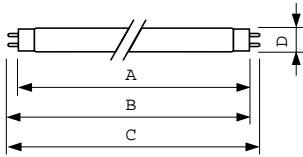

Mechanical and Housing	
Cap base information	Green [Green Cap]

Approval and Application	
Energy efficiency label (EEL)	A
Mercury (Hg) content (nom.)	2.0 mg
Energy Consumption kWh/1000 h	39 kWh

Product Data	
Full product code	871150026462640
Order product name	MASTER TL-D Eco 32W/840 SLV/25
EAN/UPC – product	8711500264626
Order code	26462640

Warnings and Safety

Dimensional drawing

Product	D (max)	A (max)	B (max)	B (min)	C (max)
MASTER TL-D Eco 32W/840 SLV/25	28 mm	1199.4 mm	1206.5 mm	1204.1 mm	1213.6 mm

TL-D Eco 32W/840

Photometric data

Lightcolour /840