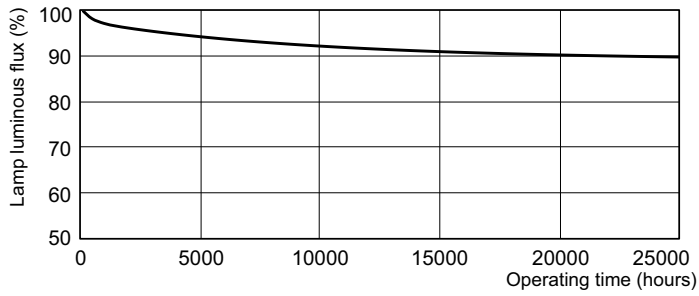

MASTER TL-D Eco

Lifetime

LDLM_TL-D8ECO_0001-Lumen maintenance diagram