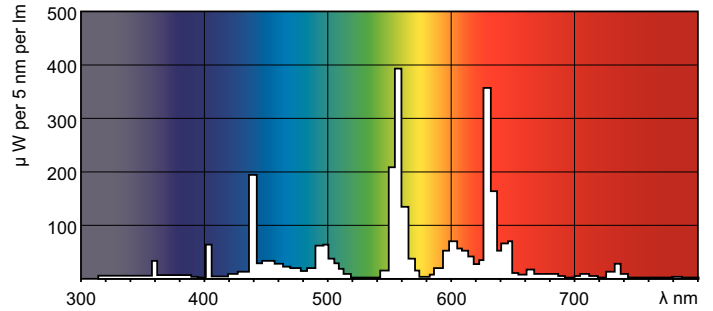

MASTER TL-D Eco

MASTER TL-D Eco 32W/840 1SL/25

Low-pressure mercury discharge lamps with a tubular 26 mm envelope

Product data

General Information	
Cap base	G13 [Medium Bi-Pin Fluorescent]
Life to 10% failures (nom.)	12000 h
Life to 50% failures (nom.)	15000 h
Life to 50% failures preheat (nom.)	20000 h
LSF 2000 h Rated	99 %
LSF 4000 h Rated	99 %
LSF 6000 h Rated	99 %
LSF 8000 h Rated	99 %
LSF 12000 h Rated	89 %
LSF 16000 h Rated	33 %
LSF 20000 h Rated	2 %

Light Technical	
Colour Code	840 [CCT of 4,000 K]
Lamp Luminous Flux 25°C EL (Nom)	3000 lm
Lamp Luminous Flux (Nom)	2650 lm
Colour Designation	Cool White (CW)
Colour Temperature, horizontal (Nom)	4000 K
Lamp Luminous Efficacy EM (Nom)	82 lm/W
Colour Rendering Index,horiz (Nom)	>80
LLMF 2000 h Rated	96 %
LLMF 4000 h Rated	95 %
LLMF 6000 h Rated	94 %
LLMF 8000 h Rated	93 %
LLMF 12000 h Rated	92 %

Mechanical and Housing	
Cap base information	Green [Green Cap]

Approval and Application	
Energy efficiency label (EEL)	A
Mercury (Hg) content (nom.)	2.0 mg
Energy Consumption kWh/1000 h	39 kWh

Product Data	
Full product code	871150026462640
Order product name	MASTER TL-D Eco 32W/840 SLV/25
EAN/UPC – product	8711500264626
Order code	26462640

Warnings and Safety

Dimensional drawing

Product	D (max)	A (max)	B (max)	B (min)	C (max)
MASTER TL-D Eco 32W/840 SLV/25	28 mm	1199.4 mm	1206.5 mm	1204.1 mm	1213.6 mm

TL-D Eco 32W/840

Photometric data

Lightcolour /840