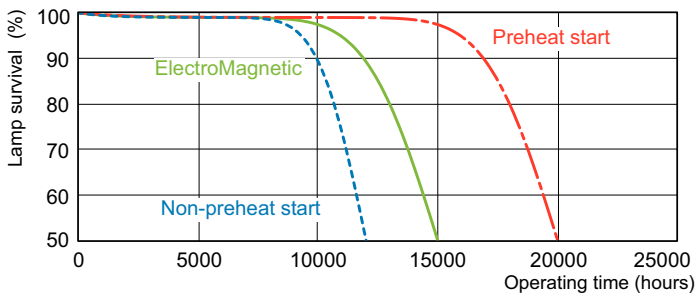

LDLE_TL-D8ECO_0001-Life expectancy diagram

LDLE_TL-D8ECO_0002-Life expectancy diagram