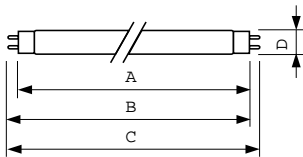

MASTER TL-D Secura

Energy Consumption kWh/1000 h	42 kWh
UV	
Damage Factor D/fc (Nom)	0.13
Product Data	
Full product code	871150064014740
Order product name	MASTER TL-D Secura 36W/840 SLV/25
EAN/UPC - Product	8711500640147

Order code	927921484076
Numerator - Quantity Per Pack	1
Numerator - Packs per outer box	25
Material Nr. (12NC)	927921484076
Net Weight (Piece)	195.500 g
ILCOS Code	FD-36/40/1B-E-G13

Warnings and Safety

Dimensional drawing