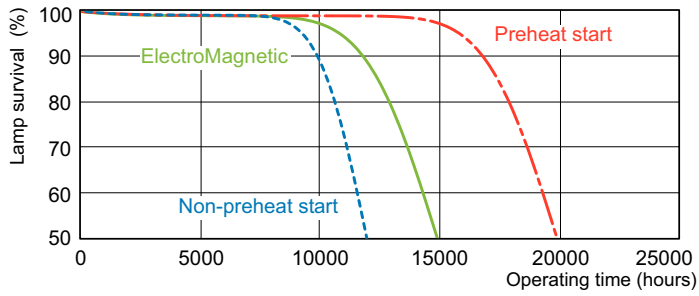

Dimensional drawing

Product
MASTER TL-D Secura 36W/840 SLV/25

TL-D 36W/840 Secura

Photometric data

LDPB_TL-D8SE_Secura_840-Spectral power distribution B/W

MASTER TL-D Secura

Lifetime

LDLE_TL-D8SE_0002-Life expectancy diagram