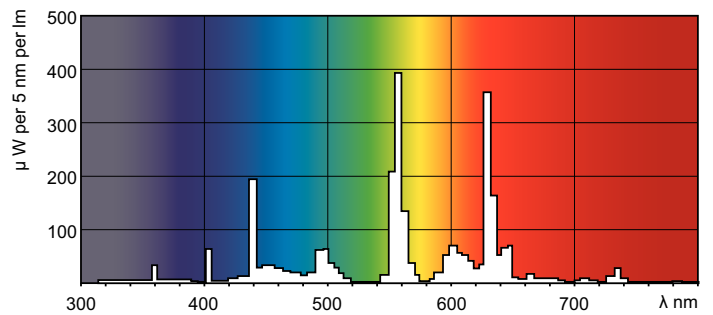

Product data

General Information	
Cap-Base	G13 [Medium Bi-Pin Fluorescent]
Life To 10% Failures (Nom)	12000 h
Life to 50% Failures (Nom)	15000 h
Life to 50% Failures Preheat (Nom)	20000 h
LSF 2000 h Rated	99 %
LSF 4000 h Rated	99 %
LSF 6000 h Rated	99 %
LSF 8000 h Rated	99 %
LSF 12000 h Rated	89 %
LSF 16000 h Rated	33 %
LSF 20000 h Rated	2 %
Light Technical	
Color Code	840 [CCT of 4000K]
Luminous Flux (Nom)	3200 lm
Luminous Flux (Rated) (Nom)	3200 lm
Color Designation	Cool White (CW)
Correlated Color Temperature (Nom)	4000 K
Luminous Efficacy (rated) (Nom)	89 lm/W
Color Rendering Index (Nom)	85

MASTER TL-D Secura

Energy Consumption kWh/1000 h	42 kWh
UV	
Damage Factor D/fc (Nom)	0.13
Product Data	
Full product code	871150064014740
Order product name	MASTER TL-D Secura 36W/840 SLV/25
EAN/UPC - Product	8711500640147

Dimensional drawing

Product
MASTER TL-D Secura 36W/840 SLV/25

TL-D 36W/840 Secura

Photometric data

LDPB_TL-D8SE_Secura_840-Spectral power distribution B/W

MASTER TL-D Secura

Lifetime

LDLE_TL-D8SE_0002-Life expectancy diagram