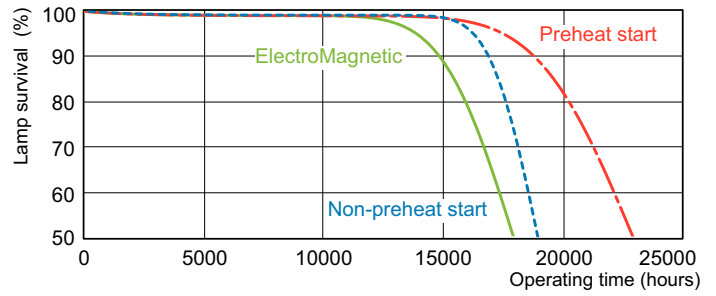

Dimensional drawing

Product
MASTER TL-D Secura 36W/840 SLV/25

TL-D 36W/840 Secura

Photometric data

LDPB_TL-D8SE_Secura_840-Spectral power distribution B/W

MASTER TL-D Secura

Lifetime

LDLE_TL-D8SE_0002-Life expectancy diagram