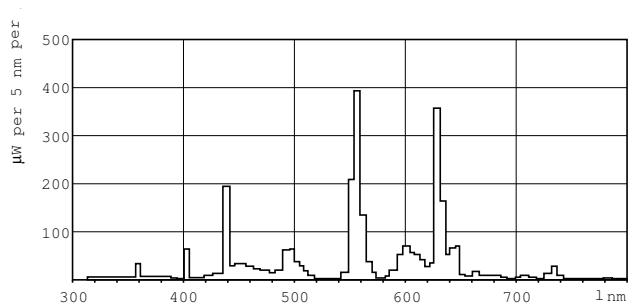

MASTER TL-D Secura

Energy Consumption kWh/1000 h	42 kWh
UV	
Damage Factor D/fc (Nom)	0.13
Product Data	
Full product code	871150064014740
Order product name	MASTER TL-D Secura 36W/840 SLV/25
EAN/UPC - Product	8711500640147

Order code	927921484076
Numerator - Quantity Per Pack	1
Numerator - Packs per outer box	25
Material Nr. (12NC)	927921484076
Net Weight (Piece)	195.500 g
ILCOS Code	FD-36/40/1B-E-G13

Warnings and Safety

Dimensional drawing

Product
MASTER TL-D Secura 36W/840 SLV/25

TL-D 36W/840 Secura

Photometric data

LDPB_TL-D8SE_Secura_840-Spectral power distribution B/W

MASTER TL-D Secura

Lifetime

LDLE_TL-D8SE_0002-Life expectancy diagram