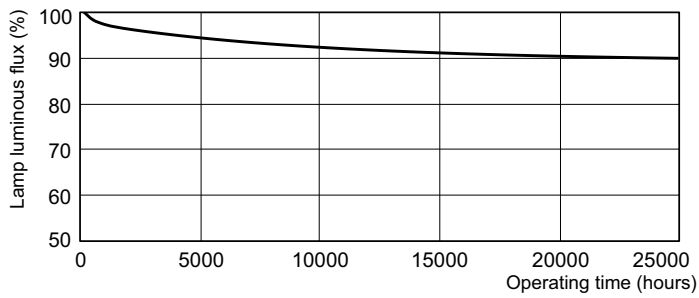

Dimensional drawing

Product
MASTER TL-D Secura 36W/840 SLV/25

TL-D 36W/840 Secura

Photometric data

LDPB_TL-D8SE_Secura_840-Spectral power distribution B/W

MASTER TL-D Secura

Lifetime

LDLE_TL-D8SE_0002-Life expectancy diagram