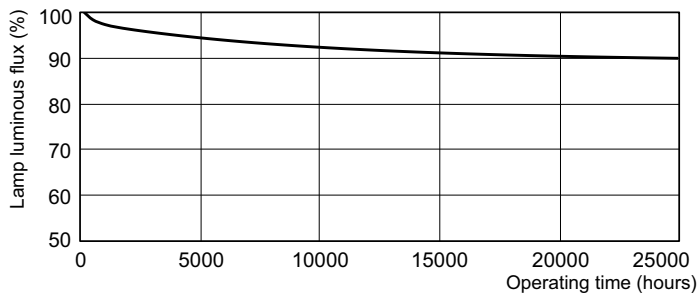

LDLE_TL-D8SE_0001-Life expectancy diagram

LDLE_TL-D8SE_0002-Life expectancy diagram

LDLM_TL-D8SE_0001-Lumen maintenance diagram