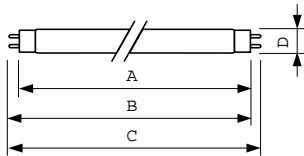

MASTER TL-D Super 80

Energy Consumption kWh/1000 h	68 kWh
Product Data	
Full product code	871150063210440
Order product name	MASTER TL-D Super 80 58W/827 1SL/25
EAN/UPC - Product	8711500632104
Order code	927922082723

Numerator - Quantity Per Pack	1
Numerator - Packs per outer box	25
Material Nr. (12NC)	927922082723
Net Weight (Piece)	167.000 g
ILCOS Code	FD-58/27/1B-E-G13

Warnings and Safety

Dimensional drawing