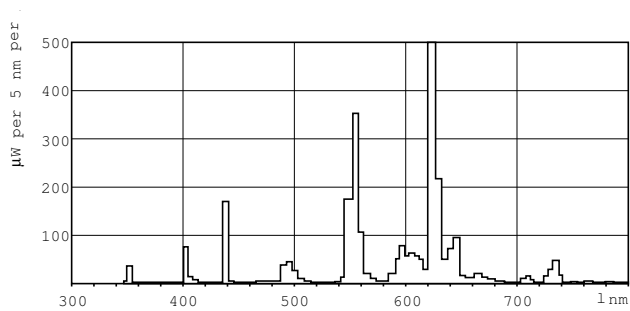

MASTER TL-D Super 80

Energy Consumption kWh/1000 h	68 kWh
Product Data	
Full product code	871150063210440
Order product name	MASTER TL-D Super 80 58W/827 1SL/25
EAN/UPC - Product	8711500632104
Order code	927922082723

Numerator - Quantity Per Pack	1
Numerator - Packs per outer box	25
Material Nr. (12NC)	927922082723
Net Weight (Piece)	167.000 g
ILCOS Code	FD-58/27/1B-E-G13

Warnings and Safety

Dimensional drawing

Product	D (max)	A (max)	B (max)	B (min)	C (max)
MASTER TL-D Super 80 58W/827 1SL/25	28 mm	1500.0 mm	1507.1 mm	1504.7 mm	1514.2 mm

TL-D 58W/827

Photometric data

LDPB_TL-D8_827-Spectral power distribution B/W