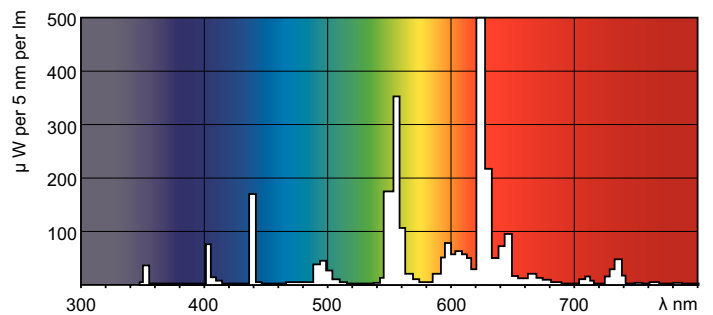

MASTER TL-D Super 80

Energy Consumption kWh/1000 h	68 kWh
Product Data	
Full product code	871150063210440
Order product name	MASTER TL-D Super 80 58W/827 1SL/25
EAN/UPC - Product	8711500632104
Order code	927922082723

Numerator - Quantity Per Pack	1
Numerator - Packs per outer box	25
Material Nr. (12NC)	927922082723
Net Weight (Piece)	167.000 g
ILCOS Code	FD-58/27/1B-E-G13

Warnings and Safety

Dimensional drawing

Product	D (max)	A (max)	B (max)	B (min)	C (max)
MASTER TL-D Super 80 58W/827 1SL/25	28 mm	1500.0 mm	1507.1 mm	1504.7 mm	1514.2 mm

TL-D 58W/827

Photometric data

LDPB_TL-D8_827-Spectral power distribution B/W