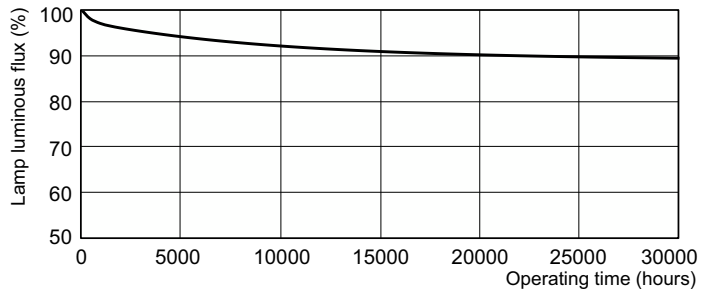

TL-D consumer products

Lifetime

Lumen Maintenance Diagram - TL-D 58W/840 1PP/10