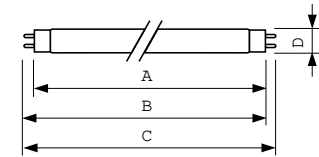

### Product data

<b>General Information</b>		<b>Lamp current (nom.)</b>		0.670 A	
Cap base	G13 [Medium Bi-Pin Fluorescent]	<b>Controls and Dimming</b>			
Flux measurement reference	Sphere	Dimmable	Yes		
Life to 50% failures (nom.)	15,000 h	<b>Mechanical and Housing</b>			
<b>Light Technical</b>		Bulb shape	T8 [26 mm (T8)]		
Colour Code	840 [CCT of 4000K]	<b>Approval and Application</b>			
Luminous Flux	5,240 lm	Energy Efficiency Class	G		
Colour designation	Cool White (CW)	Mercury (Hg) content (nom.)	1.7 mg		
Chromaticity Coordinate X (Nom)	0.38	Energy consumption kWh/1,000 hours	60 kWh		
Chromaticity Coordinate Y (Nom)	0.38	EPREL registration number	423397		
Correlated Colour Temperature	4000 K	<b>Product Data</b>			
Luminous efficacy (rated) (nom.)	90 lm/W	Order product name	TL-D 58W/840 1PP/10		
Colour rendering index (CRI)	80	Full product name	TL-D 58W/840 1PP/10		
<b>Operating and Electrical</b>		Full EOC	871150062271625		
Power Consumption	59.4 W				

## Dimensional drawing

Product	D (max)	A (max)	B (max)	B (min)	C (max)
TL-D 58W/840 1PP/10	28 mm	1,500.0 mm	1,507.1 mm	1,504.7 mm	1,514.2 mm