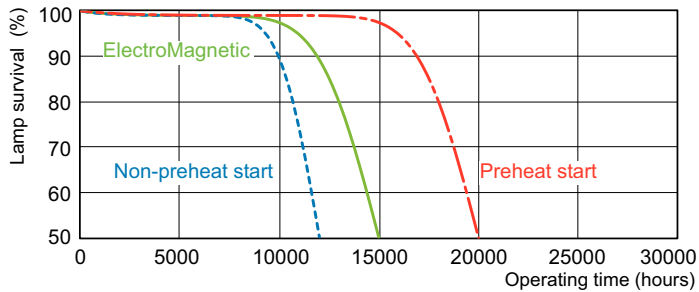

Lifetime

Life Expectancy Diagram - TL-D 58W/840 1PP/10