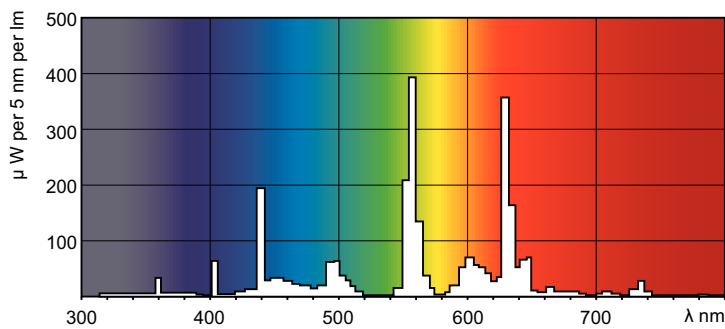

### Product data

<b>General Information</b>		<b>Lamp current (nom.)</b>		0.670 A	
Cap base	G13 [Medium Bi-Pin Fluorescent]	<b>Controls and Dimming</b>			
Flux measurement reference	Sphere	Dimmable	Yes		
Life to 50% failures (nom.)	15,000 h	<b>Mechanical and Housing</b>			
<b>Light Technical</b>		Bulb shape	T8 [26 mm (T8)]		
Colour Code	840 [CCT of 4000K]	<b>Approval and Application</b>			
Luminous Flux	5,240 lm	Energy Efficiency Class	G		
Colour designation	Cool White (CW)	Mercury (Hg) content (nom.)	1.7 mg		
Chromaticity Coordinate X (Nom)	0.38	Energy consumption kWh/1,000 hours	60 kWh		
Chromaticity Coordinate Y (Nom)	0.38	EPREL registration number	423397		
Correlated Colour Temperature	4000 K	<b>Product Data</b>			
Luminous efficacy (rated) (nom.)	90 lm/W	Order product name	TL-D 58W/840 1PP/10		
Colour rendering index (CRI)	80	Full product name	TL-D 58W/840 1PP/10		
<b>Operating and Electrical</b>		Full EOC	871150062271625		
Power Consumption	59.4 W				

## Dimensional drawing

Product	D (max)	A (max)	B (max)	B (min)	C (max)
TL-D 58W/840 1PP/10	28 mm	1,500.0 mm	1,507.1 mm	1,504.7 mm	1,514.2 mm

## Photometric data

Spectral Power Distribution Colour - TL-D 58W/840 1PP/10