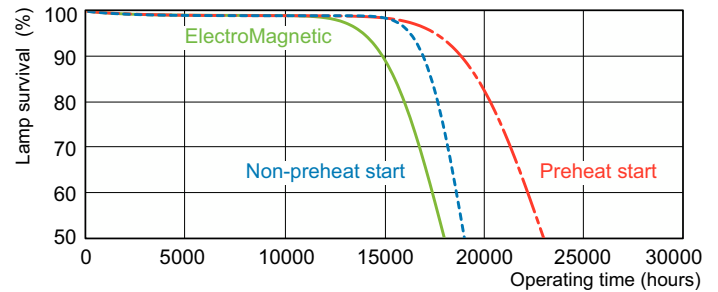

Life Expectancy Diagram - TL-D 58W/840 1PP/10