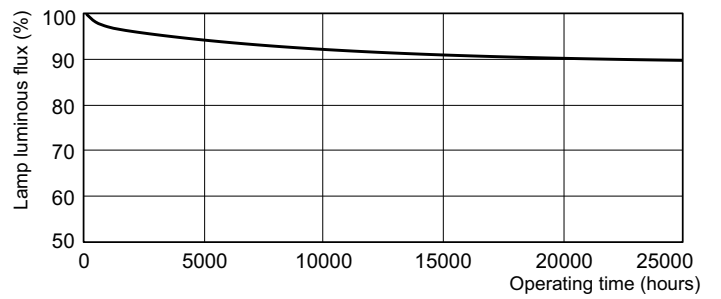

LDLM_TL-D8ECO_0001-Lumen maintenance diagram