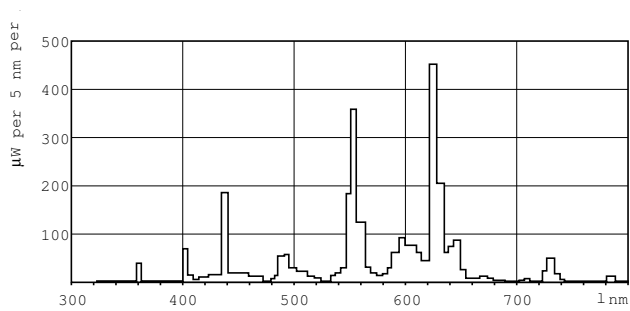

Product	D (max)	A (max)	B (max)	B (min)	C (max)
MASTER TL-D Eco 51W/830 SLV/25	28 mm	1500.0 mm	1507.1 mm	1504.7 mm	1514.2 mm

TL-D Eco 51W/830

Photometric data

LDPB_TL-D8ECO_830-Spectral power distribution B/W