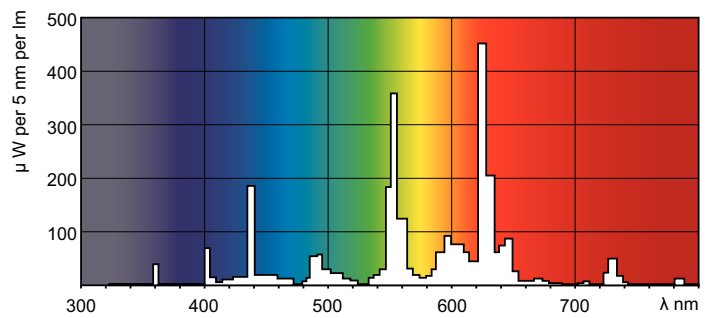

Light Technical	
Color Code	830 [CCT of 3000K]
Luminous Flux (Nom)	4800 lm
Luminous Flux (Rated) (Nom)	4550 lm
Color Designation	Warm White (WW)
Correlated Color Temperature (Nom)	3000 K
Luminous Efficacy (rated) (Nom)	89 lm/W
Color Rendering Index (Nom)	>80
LLMF 2000 h Rated	96 %
LLMF 4000 h Rated	95 %

Product	D (max)	A (max)	B (max)	B (min)	C (max)
MASTER TL-D Eco 51W/830 SLV/25	28 mm	1500.0 mm	1507.1 mm	1504.7 mm	1514.2 mm

TL-D Eco 51W/830

Photometric data

LDPB_TL-D8ECO_830-Spectral power distribution B/W