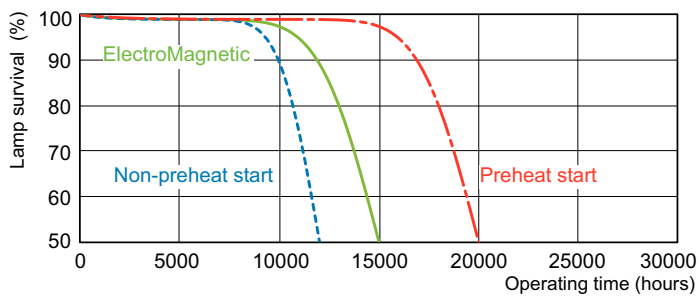

MASTER TL-D Super 80

MASTER TL-D Super 80 23W/840 1SL/25

Low-pressure mercury discharge lamps with a tubular 26 mm envelope

Warnings and Safety

- A lamp breaking is extremely unlikely to have any impact on your health. If a lamp breaks, ventilate the room for 30 minutes and remove the parts, preferably with gloves. Put them in a sealed plastic bag and take it to your local waste facilities for recycling. Do not use a vacuum cleaner.

Product data

General Information		Controls and Dimming	
Cap-Base	G13 [Medium Bi-Pin Fluorescent]	Dimmable	Yes
Flux measurement reference	Sphere		
Life to 50% Failures (Nom)	15,000 hour(s)	Mechanical and Housing	
		Bulb Shape	T8
Light Technical		Approval and Application	
Color Code	840 [CCT of 4000K]	Energy Efficiency Class	G
Luminous Flux	2,020 lm	Mercury (Hg) Content (Nom)	1.7 mg
Color Designation	Cool White (CW)	Energy Consumption kWh/1000 h	24 kWh
Chromaticity Coordinate X (Nom)	0.38	EPREL Registration Number	423413
Chromaticity Coordinate Y (Nom)	0.38		
Correlated Color Temperature (Nom)	4000 K	Product Data	
Luminous Efficacy (rated) (Nom)	89 lm/W	Order product name	MASTER TL-D Super 80 23W/840 SLV/25
Color rendering index (CRI)	81	Full product name	MASTER TL-D Super 80 23W/840 1SL/25
Operating and Electrical		Full product code	871150055870140
Power Consumption	23.4 W	Order code	55870140
Lamp Current (Nom)	0.295 A	Material Nr. (12NC)	927922584014
		Numerator - Quantity Per Pack	1

Photometric data

Spectral Power Distribution Colour - MASTER TL-D Super 80 23W/840 SLV/25

Lifetime

Life Expectancy Diagram - MASTER TL-D Super 80 23W/840 SLV/25

Life Expectancy Diagram - MASTER TL-D Super 80 23W/840 SLV/25