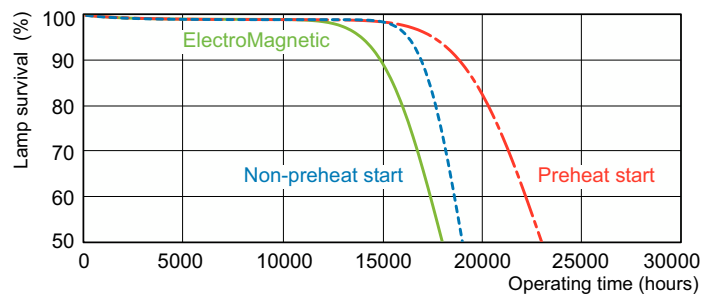

Product data

General Information		Controls and Dimming	
Cap-Base	G13 [Medium Bi-Pin Fluorescent]	Dimmable	Yes
Flux measurement reference	Sphere		
Life to 50% Failures (Nom)	15,000 hour(s)	Mechanical and Housing	
		Bulb Shape	T8
Light Technical		Approval and Application	
Color Code	840 [CCT of 4000K]	Energy Efficiency Class	G
Luminous Flux	2,020 lm	Mercury (Hg) Content (Nom)	1.7 mg
Color Designation	Cool White (CW)	Energy Consumption kWh/1000 h	24 kWh
Chromaticity Coordinate X (Nom)	0.38	EPREL Registration Number	423413
Chromaticity Coordinate Y (Nom)	0.38		
Correlated Color Temperature (Nom)	4000 K	Product Data	
Luminous Efficacy (rated) (Nom)	89 lm/W	Order product name	MASTER TL-D Super 80 23W/840 SLV/25
Color rendering index (CRI)	81	Full product name	MASTER TL-D Super 80 23W/840 1SL/25
Operating and Electrical		Full product code	871150055870140
Power Consumption	23.4 W	Order code	55870140
Lamp Current (Nom)	0.295 A	Material Nr. (12NC)	927922584014
		Numerator - Quantity Per Pack	1

Photometric data

Spectral Power Distribution Colour - MASTER TL-D Super 80 23W/840 SLV/25

Lifetime

Life Expectancy Diagram - MASTER TL-D Super 80 23W/840 SLV/25

Life Expectancy Diagram - MASTER TL-D Super 80 23W/840 SLV/25