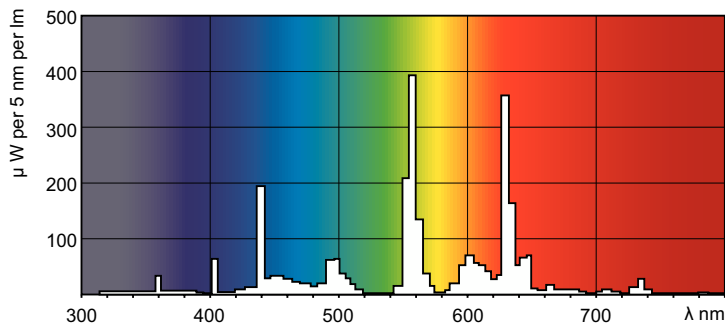

Product data

General Information		Controls and Dimming	
Cap-Base	G13 [Medium Bi-Pin Fluorescent]	Dimmable	Yes
Flux measurement reference	Sphere		
Life to 50% Failures (Nom)	15,000 hour(s)	Mechanical and Housing	
		Bulb Shape	T8
Light Technical		Approval and Application	
Color Code	840 [CCT of 4000K]	Energy Efficiency Class	G
Luminous Flux	2,020 lm	Mercury (Hg) Content (Nom)	1.7 mg
Color Designation	Cool White (CW)	Energy Consumption kWh/1000 h	24 kWh
Chromaticity Coordinate X (Nom)	0.38	EPREL Registration Number	423413
Chromaticity Coordinate Y (Nom)	0.38		
Correlated Color Temperature (Nom)	4000 K	Product Data	
Luminous Efficacy (rated) (Nom)	89 lm/W	Order product name	MASTER TL-D Super 80 23W/840 SLV/25
Color rendering index (CRI)	81	Full product name	MASTER TL-D Super 80 23W/840 1SL/25
Operating and Electrical		Full product code	871150055870140
Power Consumption	23.4 W	Order code	55870140
Lamp Current (Nom)	0.295 A	Material Nr. (12NC)	927922584014
		Numerator - Quantity Per Pack	1

Photometric data

Spectral Power Distribution Colour - MASTER TL-D Super 80 23W/840 SLV/25

Lifetime

Life Expectancy Diagram - MASTER TL-D Super 80 23W/840 SLV/25

Life Expectancy Diagram - MASTER TL-D Super 80 23W/840 SLV/25