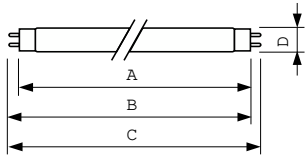

MASTER TL-D Super 80

MASTER TL-D Super 80 23W/840 1SL/25

Low-pressure mercury discharge lamps with a tubular 26 mm envelope

Warnings and Safety

- A lamp breaking is extremely unlikely to have any impact on your health. If a lamp breaks, ventilate the room for 30 minutes and remove the parts, preferably with gloves. Put them in a sealed plastic bag and take it to your local waste facilities for recycling. Do not use a vacuum cleaner.

Product data

General Information		Controls and Dimming	
Cap-Base	G13 [Medium Bi-Pin Fluorescent]	Dimmable	Yes
Flux measurement reference	Sphere		
Life to 50% Failures (Nom)	15,000 hour(s)	Mechanical and Housing	
		Bulb Shape	T8
Light Technical		Approval and Application	
Color Code	840 [CCT of 4000K]	Energy Efficiency Class	G
Luminous Flux	2,020 lm	Mercury (Hg) Content (Nom)	1.7 mg
Color Designation	Cool White (CW)	Energy Consumption kWh/1000 h	24 kWh
Chromaticity Coordinate X (Nom)	0.38	EPREL Registration Number	423413
Chromaticity Coordinate Y (Nom)	0.38		
Correlated Color Temperature (Nom)	4000 K	Product Data	
Luminous Efficacy (rated) (Nom)	89 lm/W	Order product name	MASTER TL-D Super 80 23W/840 SLV/25
Color rendering index (CRI)	81	Full product name	MASTER TL-D Super 80 23W/840 1SL/25
Operating and Electrical		Full product code	871150055870140
Power Consumption	23.4 W	Order code	55870140
Lamp Current (Nom)	0.295 A	Material Nr. (12NC)	927922584014
		Numerator - Quantity Per Pack	1

MASTER TL-D Super 80

EAN/UPC - Product/Case	8711500558701
Numerator - Packs per outer box	25
EAN/UPC - Case	8711500558725

Dimensional drawing

Product	D (max)	A (max)	B (max)	B (min)	C (max)
MASTER TL-D Super 80 23W/840 SLV/25	28 mm	970.0 mm	977.1 mm	974.7 mm	984.2 mm